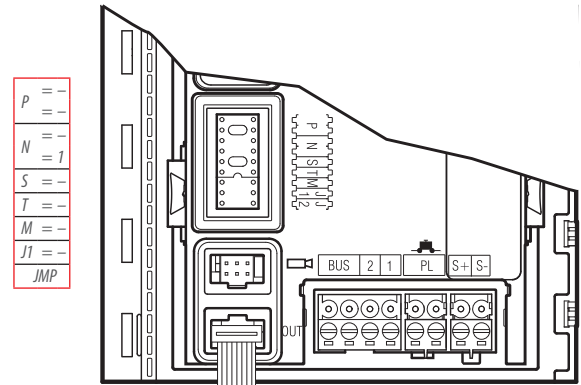

Expander pushbutton module

346993

Description

The expander pushbutton module gives the possibility of connecting call pushbuttons to the SFERA speaker modules (items BT-351000; BT- 351100; BT- 351200; BT- 351300). Each module can manage up to 8 call pushbuttons. It is possible to connect several expander pushbutton modules (max 96 call pushbuttons for each Entrance Panel).

Technical data

Power supply from SCS BUS: 18 – 27 Vdc
 Max. absorption: 1.5 mA
 Absorption in stand by: 1.5 mA
 Operating temperature: (-25) – (+70)°C

Related items

351000 SFERA - Base speaker module
 351100 SFERA - Speaker module
 351200 SFERA - Audio video module
 351300 SFERA - Wide angle audio and video module
 351500 SFERA - 5 MP audio/video module

Front view

Legend

1. Input connector from previous module
2. Output connector towards subsequent module
3. Call pushbutton connection
4. Common pushbuttons

Dimensional data

A	B	C
52.5 mm	41 mm	14 mm

Wiring diagrams

Example of maximum wiring with separate commons

Note:
Remove configurator J1

Example of maximum wiring with unique common

Note:
Remove configurator J1