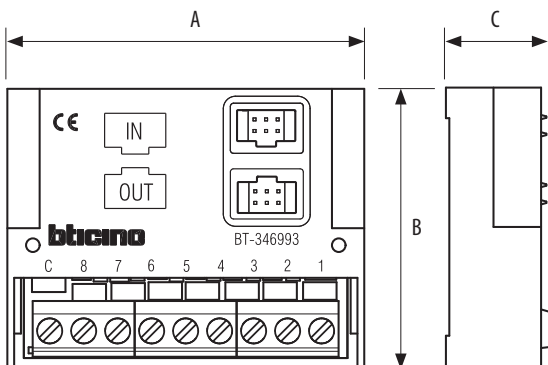

Expander pushbutton module

346993

Description

The expander pushbutton module gives the possibility of connecting call pushbuttons to the SFERA speaker modules (items BT-351000; BT- 351100; BT- 351200; BT- 351300). Each module can manage up to 8 call pushbuttons. It is possible to connect several expander pushbutton modules (max 96 call pushbuttons for each Entrance Panel).

Technical data

Power supply from SCS BUS: 18 – 27 Vdc
 Max. absorption: 1.5 mA
 Absorption in stand by: 1.5 mA
 Operating temperature: (-25) – (+70)°C

Related items

351000 SFERA - Base speaker module
 351100 SFERA - Speaker module
 351200 SFERA - Audio video module
 351300 SFERA - Wide angle audio and video module
 351500 SFERA - 5 MP audio/video module

Front view

Legend

1. Input connector from previous module
2. Output connector towards subsequent module
3. Call pushbutton connection
4. Common pushbuttons

Dimensional data

A	B	C
52.5 mm	41 mm	14 mm

Wiring diagrams