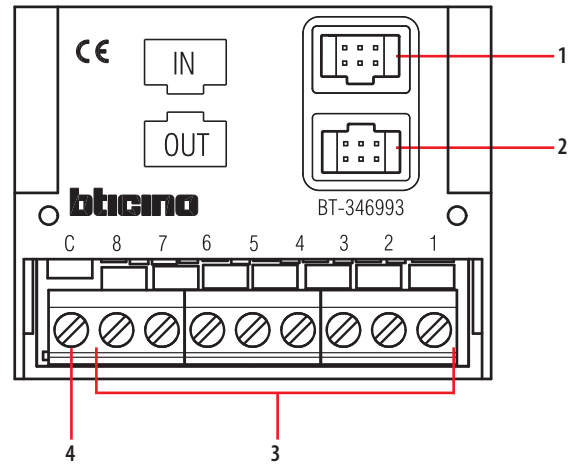

Expander pushbutton module

346993

Description

The expander pushbutton module gives the possibility of connecting call pushbuttons to the SFERA speaker modules (items BT-351000; BT- 351100; BT- 351200; BT- 351300). Each module can manage up to 8 call pushbuttons. It is possible to connect several expander pushbutton modules (max 96 call pushbuttons for each Entrance Panel).

Technical data

Power supply from SCS BUS: 18 – 27 Vdc
 Max. absorption: 1.5 mA
 Absorption in stand by: 1.5 mA
 Operating temperature: (-25) – (+70)°C

Related items

351000 SFERA - Base speaker module
 351100 SFERA - Speaker module
 351200 SFERA - Audio video module
 351300 SFERA - Wide angle audio and video module
 351500 SFERA - 5 MP audio/video module

Front view

Legend

1. Input connector from previous module
2. Output connector towards subsequent module
3. Call pushbutton connection
4. Common pushbuttons

Dimensional data

A	B	C
52.5 mm	41 mm	14 mm

Wiring diagrams