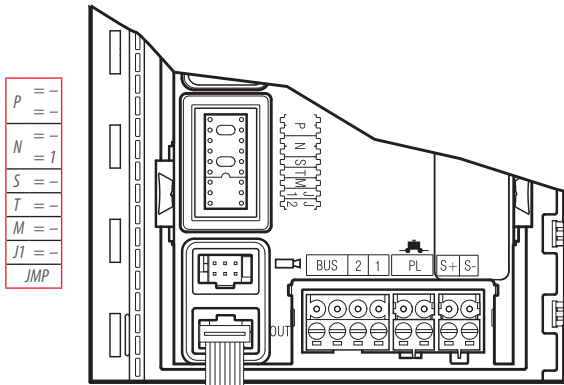

Expander pushbutton module

346993

Description

The expander pushbutton module gives the possibility of connecting call pushbuttons to the SFERA speaker modules (items BT-351000; BT- 351100; BT- 351200; BT- 351300). Each module can manage up to 8 call pushbuttons. It is possible to connect several expander pushbutton modules (max 96 call pushbuttons for each Entrance Panel).

Technical data

Power supply from SCS BUS: 18 – 27 Vdc
 Max. absorption: 1.5 mA
 Absorption in stand by: 1.5 mA
 Operating temperature: (-25) – (+70)°C

Related items

351000 SFERA - Base speaker module
 351100 SFERA - Speaker module
 351200 SFERA - Audio video module
 351300 SFERA - Wide angle audio and video module
 351500 SFERA - 5 MP audio/video module

Front view

Legend

1. Input connector from previous module
2. Output connector towards subsequent module
3. Call pushbutton connection
4. Common pushbuttons

Dimensional data

A	B	C
52.5 mm	41 mm	14 mm

Wiring diagrams

Example of maximum wiring with separate commons

Note:
Remove configurator J1

Example of maximum wiring with unique common

Note:
Remove configurator J1