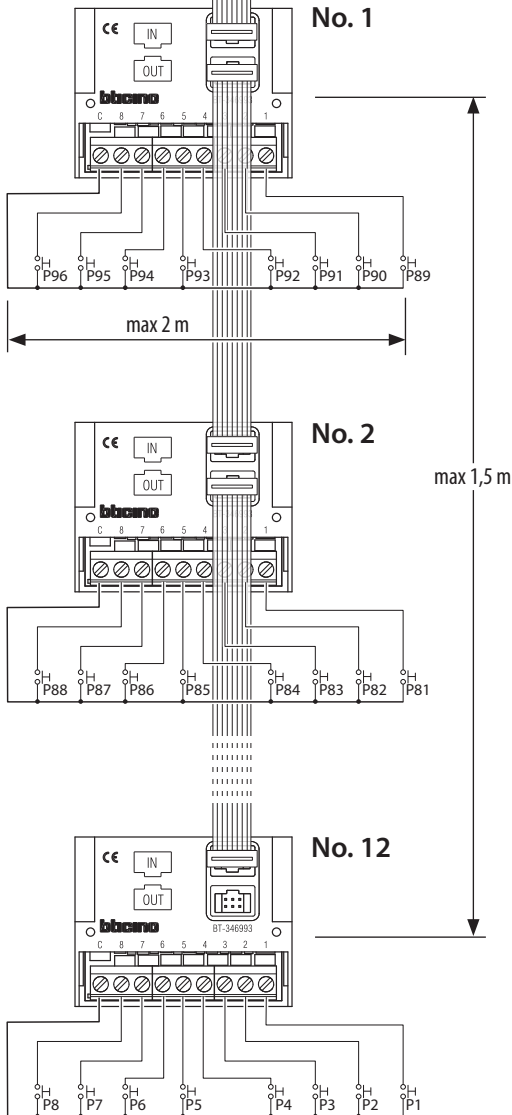

Expander pushbutton module

346993

Description

The expander pushbutton module gives the possibility of connecting call pushbuttons to the SFERA speaker modules (items BT-351000; BT- 351100; BT- 351200; BT- 351300). Each module can manage up to 8 call pushbuttons. It is possible to connect several expander pushbutton modules (max 96 call pushbuttons for each Entrance Panel).

Technical data

Power supply from SCS BUS: 18 – 27 Vdc
 Max. absorption: 1.5 mA
 Absorption in stand by: 1.5 mA
 Operating temperature: (-25) – (+70)°C

Related items

351000 SFERA - Base speaker module
 351100 SFERA - Speaker module
 351200 SFERA - Audio video module
 351300 SFERA - Wide angle audio and video module
 351500 SFERA - 5 MP audio/video module

Front view

Legend

1. Input connector from previous module
2. Output connector towards subsequent module
3. Call pushbutton connection
4. Common pushbuttons

Dimensional data

A	B	C
52.5 mm	41 mm	14 mm

Wiring diagrams

Example of maximum wiring with separate commons

Note:
Remove configurator J1

Example of maximum wiring with unique common

Note:
Remove configurator J1