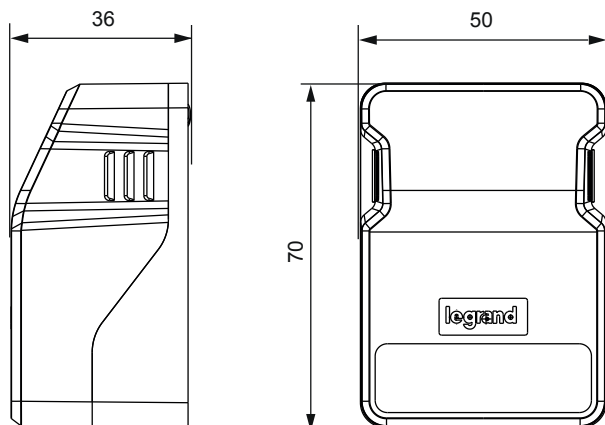

### 1. GENERAL CHARACTERISTICS

Surface-mounting 1 or 2 ports box

For keystone connectors

cat 5e UTP : 0 331 80, 6 327 03

cat 5e STP : 6 327 05

cat 6 UTP : 0 331 81, 6 327 05

cat 6 STP : 6 327 06

cat 6A UTP : 0 331 55

cat 6A STP : 0 331 54

Provides a solution for the integration of a keystone in surface-mounting installations.

Can be fixed on table or in association with mini-trucking.

ABS

Color : white

### 2. OVERALL DIMENSIONS