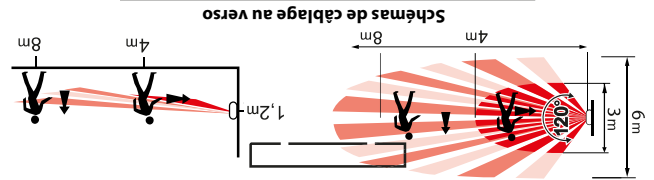

240 V ~	Max.	150 W	100 VA	100 VA	150 VA	150 VA	150 VA	2 VA	2 VA	2 VA
+5°C	1 x 2,5 mm²	LED	LED	LED	LED	LED	LED	LED	LED	LED
+35°C	2 x 1,5 mm²	LED	LED	LED	LED	LED	LED	LED	LED	LED

2 ANS
Garantie
légal

NB 2510 BK
Design and Quality by LEGRAND (France)
3 414973 062311
Made in France

Support
fixation à vis
ou à griffes

Montage