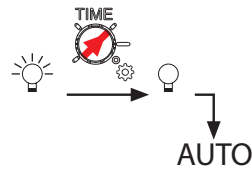

<b>LUX</b>	MAX
<b>TIME</b>	5 s
	4 m

- ✓ ON
- ✓ AUTO
- ✓ OFF

- ✓ ON
- ✓ AUTO
- ✗ OFF

- ✓ ON
- ✓ AUTO
- ✗ OFF