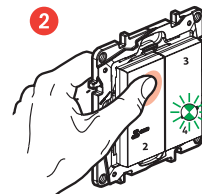

Briefly press one of the button of the wireless control to activate it. The indicator lights will flash green and then switch off.