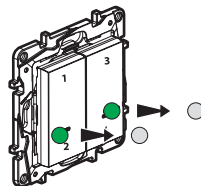

The 2 indicator lights will flash green and then switch off.
Your wireless control is ready.