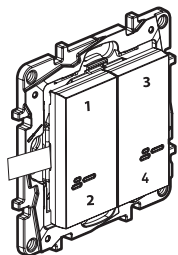

Pack contents

Wireless 4 scenes control

Removable stickers

Frequency bands: 2.4 - 2.4835 GHz
Power level: < 100 mW

LE13855AA