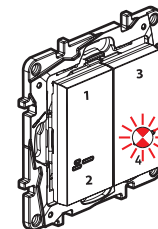

Lithium battery
CR 2032
3 V