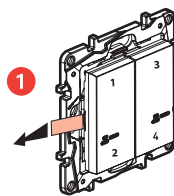

② Prepare the wireless 4 scenes control

Remove the battery's protective strip