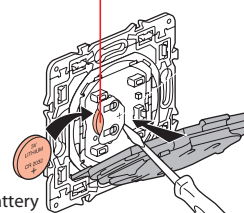

SIMPLIFIED EU DECLARATION OF CONFORMITY

The undersigned,

Legrand

declares that the radio-electric equipment referred to in these instructions complies with directive 2014/53/EU.

The full text of the EU declaration of conformity is available on the following website :

www.legrand.com/ecatalogue