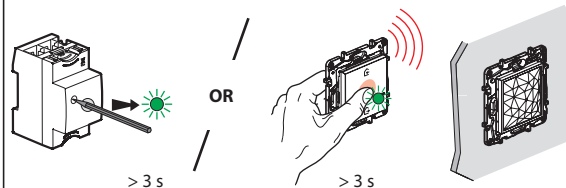

Requires you to buy and install the «... with Netatmo» connected starter pack

Control Module

OR

Gateway power outlet Control and Home/Away wireless  
Master control

Pack contents

Wireless 4 scenes control

Removable stickers

Frequency bands: 2.4 - 2.4835 GHz  
Power level: < 100 mW

LE13855AA

① Start the wireless 4 scenes control configuration

Press the middle of the wireless master switch **until** its light briefly turns green, **and then stop pressing**. The indicator lights on the products which you have wired will turn green.