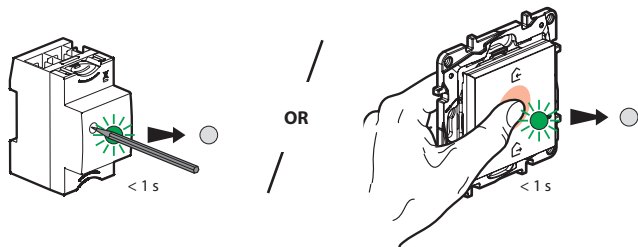

3 Complete the configuration

To complete your installation, briefly press the configuration button of the **Control Modul** or in the middle of the **wireless master switch**.

All the indicator lights on the products switch off.

Personalize your scenes

from **Legrand Home + Control app** (Settings / Scenarios menu)
Let yourself be guided

www.legrand.com

LEGRAND - Pro and Consumer Service - BP 30076
87002 LIMOGES CEDEX FRANCE • www.legrand.com

Battery replacement

If the led flashes 3 times in red when pressing a button -> **battery is low**