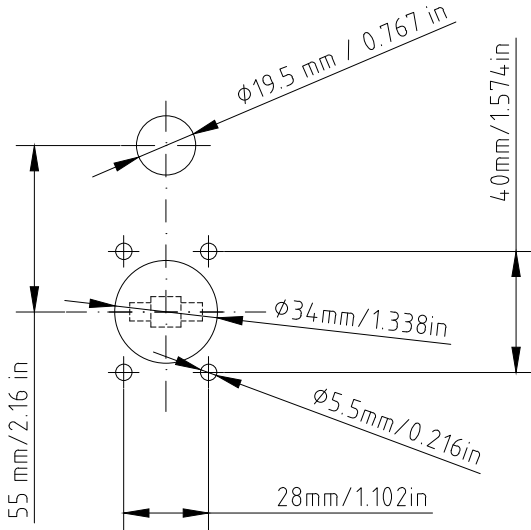

605195

605196