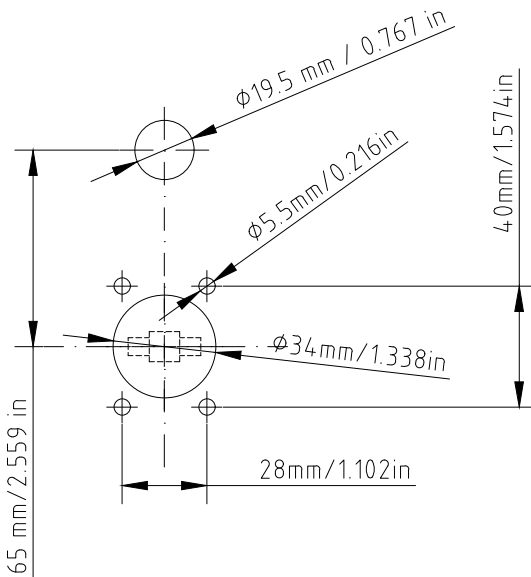

Consignes de sécurité: Respecter strictement les conditions d'installation et d'utilisation.

Safety instructions: Strictly comply with instructions for installation and use.

Consignas de seguridad: Respetar estrictamente las condiciones de instalación y uso.

Меры предосторожности: Строго соблюдайте требования к условиям монтажа и эксплуатации.

Przepisy bezpieczeństwa: Ścisłe przestrzegać instrukcji dotyczących instalacji i użytkowania.