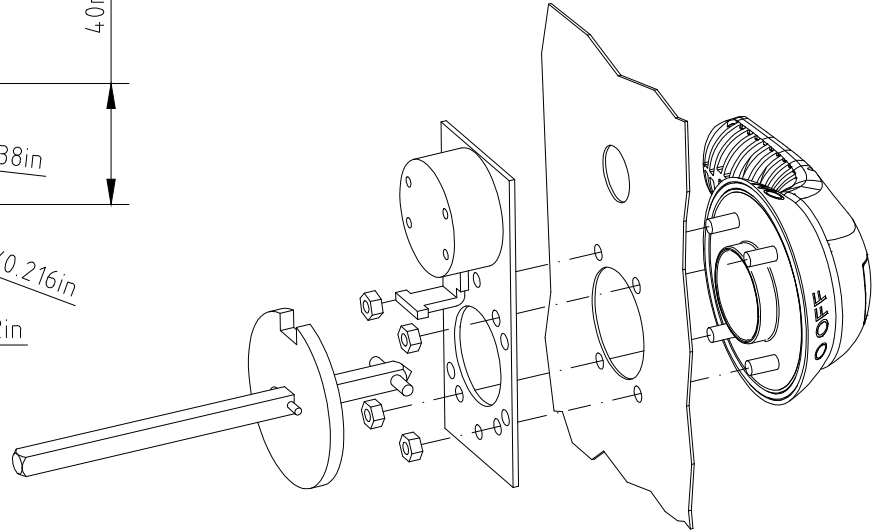

605195

605196

Consignes de sécurité: Respecter strictement les conditions d'installation et d'utilisation.

Safety instructions: Strictly comply with instructions for installation and use.

Consignas de seguridad: Respetar estrictamente las condiciones de instalación y uso.

605183
605184

2 TIGHT THE SET SCREW

* Size 1 switches DO NOT require mounting of this shaft when the backpack is mounted without a handle.

! THE BACKPACK INCLUDES FIXINGS FOR THE MICRO SWITCHES INTENDED TO BE INSTALLED ON THE OPERATING MECHANISM.

Installez toujours les accessoires en position OFF

12 [.47"] L 12.5 [.49"]

	Poles	L	
		mm	in
Size 00 up to 63A	3P	120	4.72
	3P+N	147	5.79
Size 00 up to 100A	3P	132	5.20
	3P+N	163	6.42
Size 0	3P	144	5.67
	3P+N	179	7.05
Size 1	3P	223.7	8.81
	3P+N	278.7	10.97