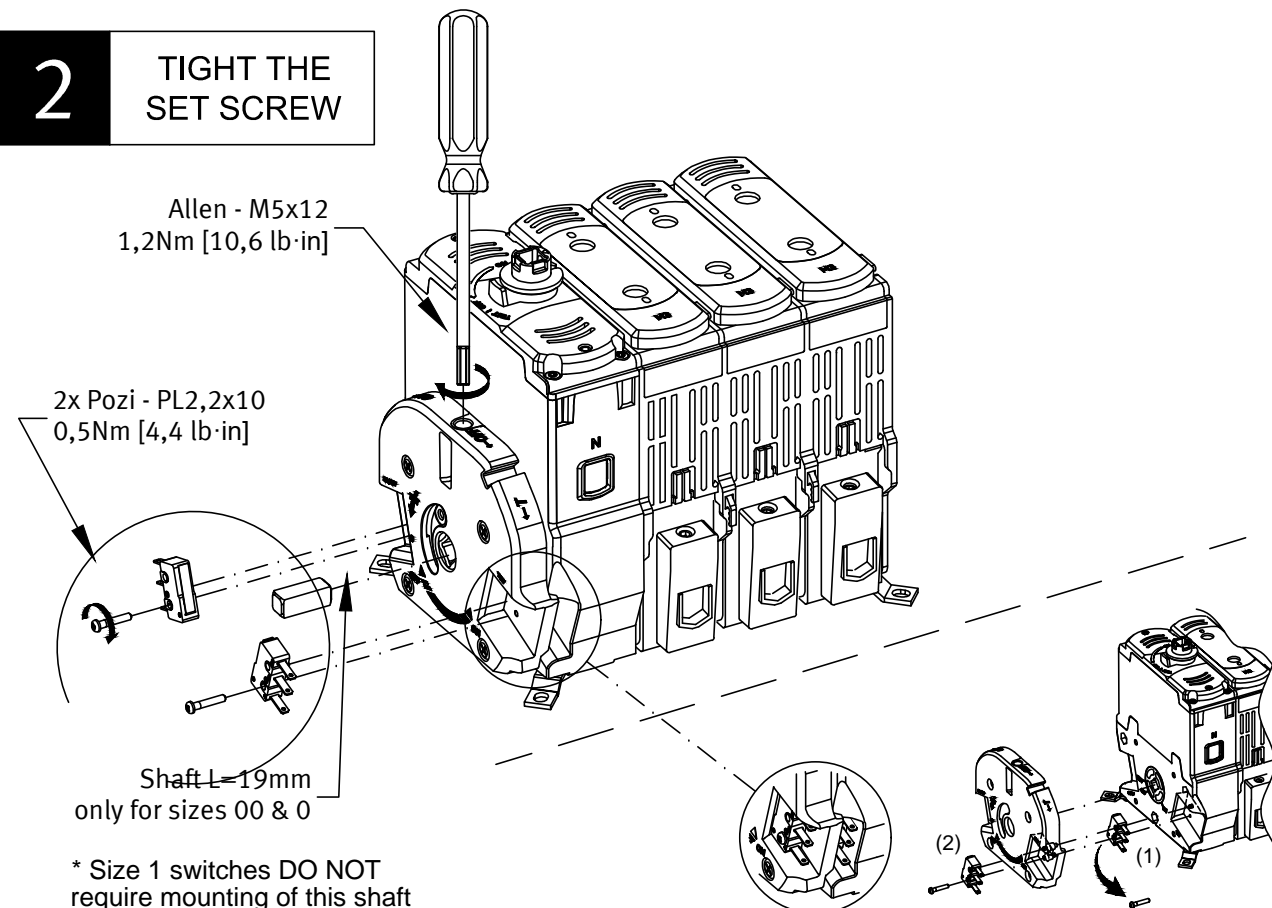

605183
605184

2 TIGHT THE SET SCREW

* Size 1 switches DO NOT require mounting of this shaft when the backpack is mounted without a handle.

! THE BACKPACK INCLUDES FIXINGS FOR THE MICRO SWITCHES INTENDED TO BE INSTALLED ON THE OPERATING MECHANISM.