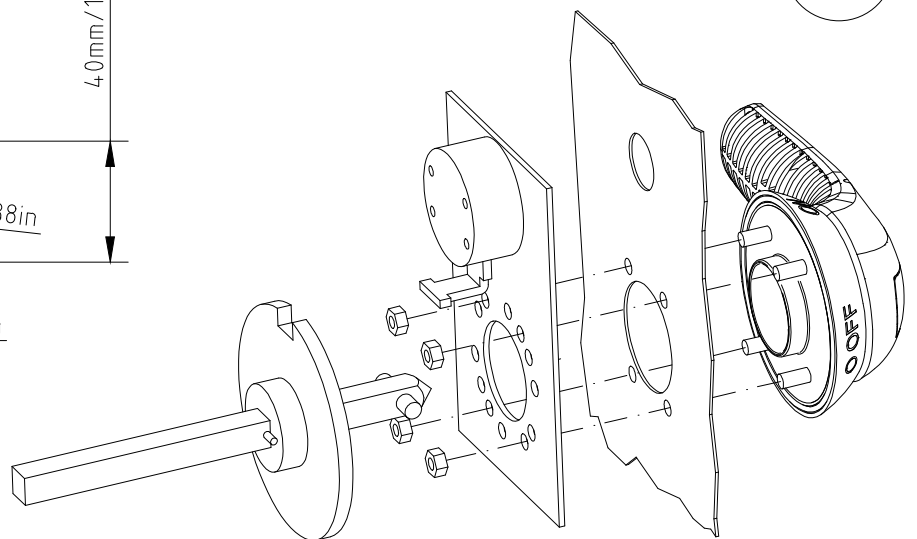

605195

605196

Consignes de sécurité: Respecter strictement les conditions d'installation et d'utilisation.

Safety instructions: Strictly comply with instructions for installation and use.

Consignas de seguridad: Respetar estrictamente las condiciones de instalación y uso.

605183
605184

2 TIGHT THE SET SCREW

* Size 1 switches DO NOT require mounting of this shaft when the backpack is mounted without a handle.

! THE BACKPACK INCLUDES FIXINGS FOR THE MICRO SWITCHES INTENDED TO BE INSTALLED ON THE OPERATING MECHANISM.

Installez toujours les accessoires en position OFF

12 [.47"] L 12.5 [.49"]

	Poles	L	
		mm	in
Size 00 up to 63A	3P	120	4.72
	3P+N	147	5.79
Size 00 up to 100A	3P	132	5.20
	3P+N	163	6.42
Size 0	3P	144	5.67
	3P+N	179	7.05
Size 1	3P	223.7	8.81
	3P+N	278.7	10.97