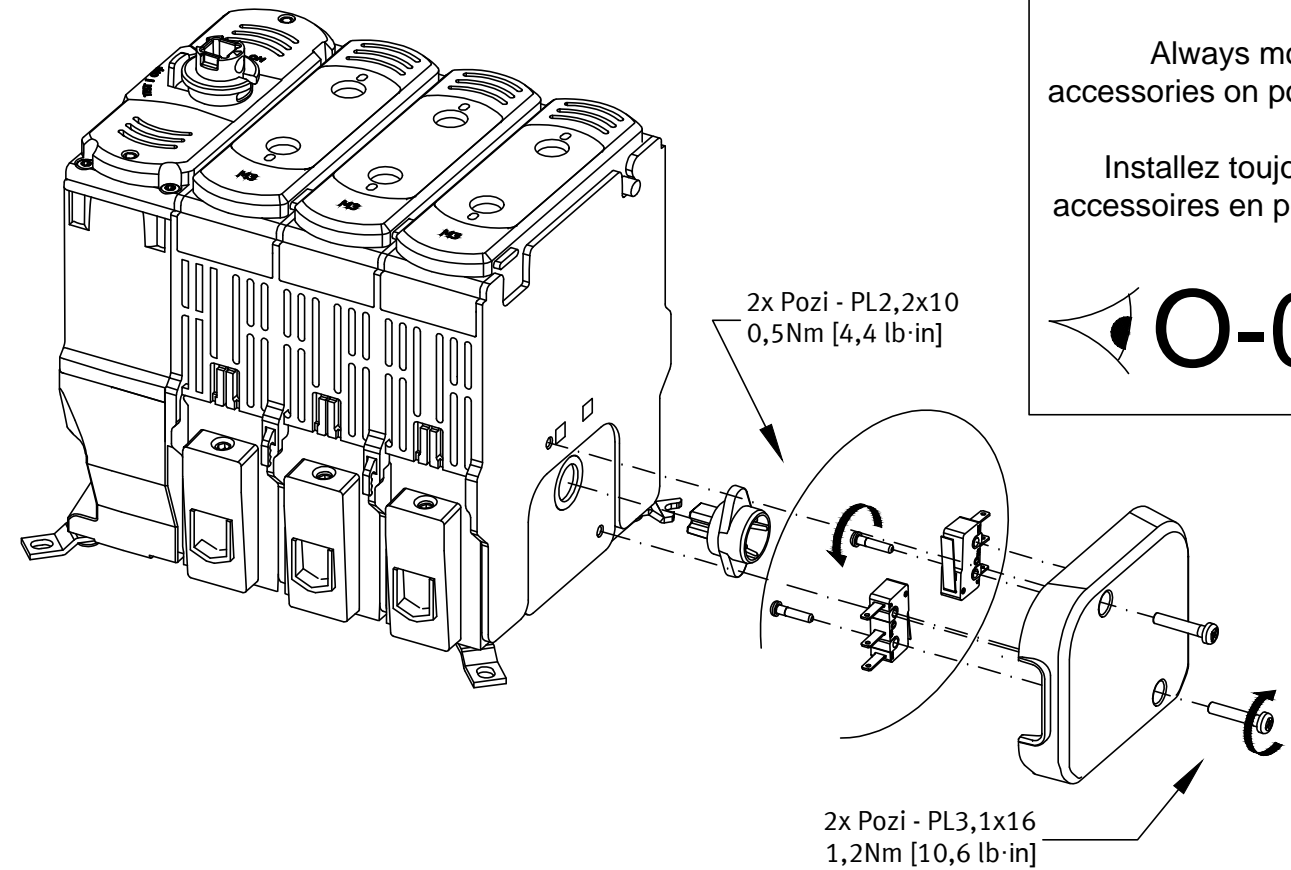

* Size 1 switches DO NOT require mounting of this shaft when the backpack is mounted without a handle.

! THE BACKPACK INCLUDES FIXINGS FOR THE MICRO SWITCHES INTENDED TO BE INSTALLED ON THE OPERATING MECHANISM.

• The screws used to fix micro switches (1) to operating mechanism must be removed if micro switches were previously installed on it.

605185
605186

Montar siempre los accesorios en posición OFF

Always mount accessories on position OFF

Installez toujours les accessoires en position OFF