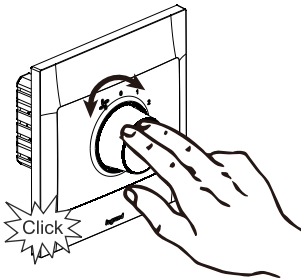

Characteristics

				U	
	-10°C...+70°C	0°C...+35°C	≥35mm	200-240V~ 50/60Hz	

Max	100VA/100W

Operation

OFF ON

Min Max

Fixing