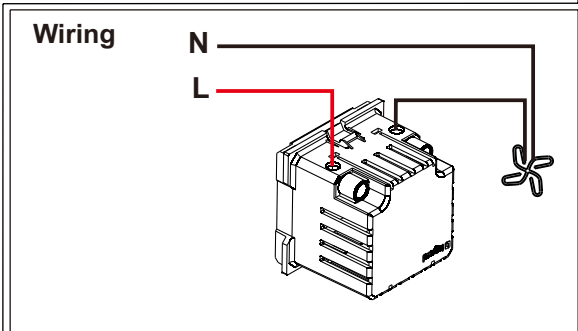

Characteristics

				U	
	-10°C...+70°C	0°C...+35°C	≥35mm	200-240V~ 50/60Hz	

Max	100VA/100W

Operation

OFF ON

Min Max

Fixing