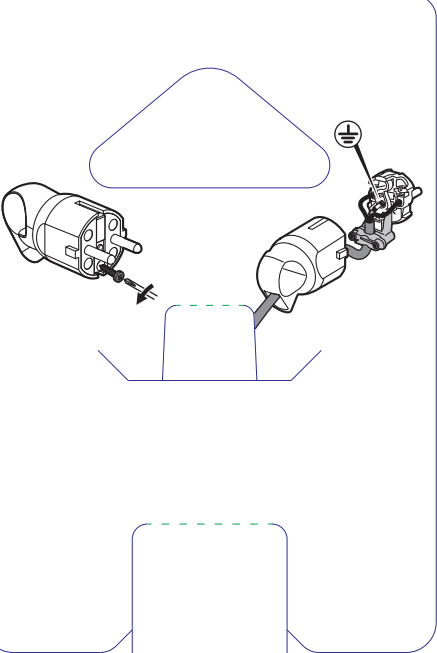

LE13514AA © Legrand 2019

16 A - 230 V~
3680 W

legrand

0 939 90

legrand

Pro & Consumer Service
BP 30076 - 87002 LIMOGES CEDEX FRANCE
www.legrand.fr
Design and Quality by LEGRAND (France)

2 ans
GARANTIE

Made in China