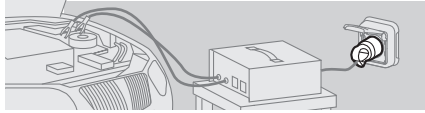

LE13514AA © Legrand 2019

16 A - 230 V~
3680 W

legrand

0 939 90

legrand

Pro & Consumer Service
BP 30076 - 87002 LIMOGES CEDEX FRANCE
www.legrand.fr
Design and Quality by LEGRAND (France)

2 ans
GARANTIE

Made in China