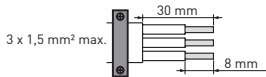

LE13514AA © Legrand 2019

16 A - 230 V~
3680 W

legrand

0 939 90

legrand

Pro & Consumer Service
BP 30076 - 87002 LIMOGES CEDEX FRANCE
www.legrand.fr
Design and Quality by LEGRAND (France)

2 ans
GARANTIE

Made in China