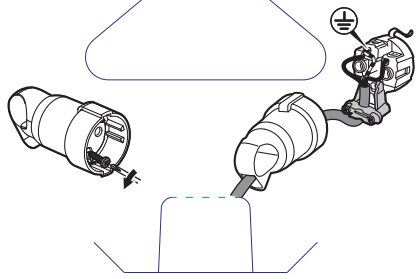

LE13013AA © Legrand 2019

16 A - 230 V~
3680 W

legrand

Pro & Consumer Service
BP 30076 - 87002 LIMOGES CEDEX FRANCE
www.legrand.fr
Design and Quality by LEGRAND (France)

2 ans
GARANTIE

Made in China