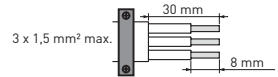

LE13013AA © Legrand 2019

16 A - 230 V~
3680 W

legrand

Pro & Consumer Service
BP 30076 - 87002 LIMOGES CEDEX FRANCE
www.legrand.fr
Design and Quality by LEGRAND (France)

2 ans
GARANTIE

Made in China