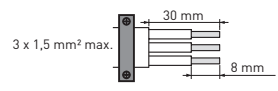

LE13502AA © Legrand 2019

16 A - 230 V~
3680 W

0 939 94

legrand[®] Pro & Consumer Service
BP 30076 - 87002 LIMOGES CEDEX FRANCE
www.legrand.fr
Design and Quality by LEGRAND (France)

2 ans
GARANTIE

Made in China