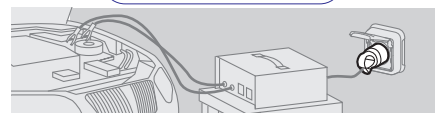

LE13502AA © Legrand 2019

16 A - 230 V~
3680 W

0 939 94

legrand[®] Pro & Consumer Service
BP 30076 - 87002 LIMOGES CEDEX FRANCE
www.legrand.fr
Design and Quality by LEGRAND (France)

2 ans
GARANTIE

Made in China