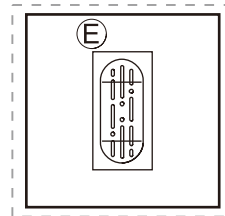

Characteristics

			U	
-10°C...+70°C	0°C...+35°C	≥35mm	230V~ 50/60Hz	8 mm 1~ 2,5 mm ²
-10°C...+70°C	0°C...+35°C	≥35mm	16AX 230V~	12mm 1~ 4 mm ²

Description

Call indicator

Call control

Buzzer

Wiring

Operation

1- Instruction : « Do not disturb »

Bedroom

Corridor

2- Instruction : « Please clean up »

Note

If both buttons are pressed simultaneously, priority is given to the « Do not disturb » call

Bedroom

Corridor