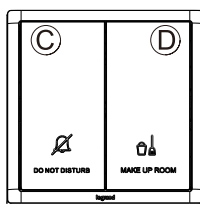

Characteristics

			U	
-10°C...+70°C	0°C...+35°C	≥35mm	230V~ 50/60Hz	8 mm 1~ 2,5 mm ²
-10°C...+70°C	0°C...+35°C	≥35mm	16AX 230V~	12mm 1~ 4 mm ²

Description

Call indicator

Call control

Buzzer

Wiring

Operation

1- Instruction : « Do not disturb »

Bedroom

Corridor

2- Instruction : « Please clean up »

Note

If both buttons are pressed simultaneously, priority is given to the « Do not disturb » call

Bedroom

Corridor