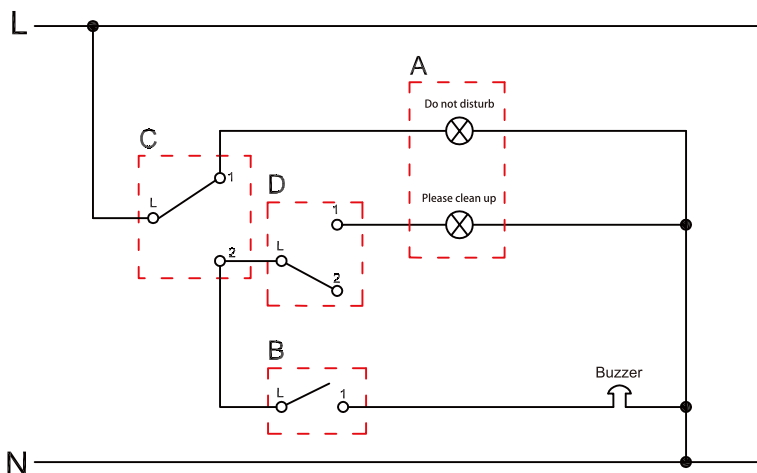

Characteristics

			U	
-10°C...+70°C	0°C...+35°C	≥35mm	230V~ 50/60Hz	8 mm 1~ 2,5 mm ²
-10°C...+70°C	0°C...+35°C	≥35mm	16AX 230V~	12mm 1~ 4 mm ²

Description

Call indicator

Call control

Buzzer

Wiring

Operation

1- Instruction : « Do not disturb »

Bedroom

Corridor

2- Instruction : « Please clean up »

Note

If both buttons are pressed simultaneously, priority is given to the « Do not disturb » call

Bedroom

Corridor