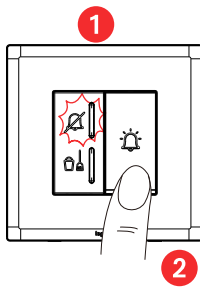

Characteristics

			U	
-10°C...+70°C	0°C...+35°C	≥35mm	230V~ 50/60Hz	8 mm 1~ 2,5 mm ²
-10°C...+70°C	0°C...+35°C	≥35mm	16AX 230V~	12mm 1~ 4 mm ²

Description

Call indicator

Call control

Buzzer

Wiring

Operation

1- Instruction : « Do not disturb »

Bedroom

Corridor

2- Instruction : « Please clean up »

Note

If both buttons are pressed simultaneously, priority is given to the « Do not disturb » call

Bedroom

Corridor