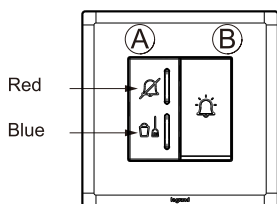

Characteristics

			U	
-10°C...+70°C	0°C...+35°C	≥35mm	230V~ 50/60Hz	8 mm 1~ 2,5 mm ²
-10°C...+70°C	0°C...+35°C	≥35mm	16AX 230V~	12mm 1~ 4 mm ²

Description

Call indicator

Call control

Buzzer

Wiring

Operation

1- Instruction : « Do not disturb »

Bedroom

Corridor

2- Instruction : « Please clean up »

Note

If both buttons are pressed simultaneously, priority is given to the « Do not disturb » call

Bedroom

Corridor