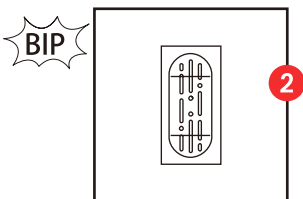

Characteristics

			U	
-10°C...+70°C	0°C...+35°C	≥35mm	230V~ 50/60Hz	8 mm 1~ 2,5 mm ²
-10°C...+70°C	0°C...+35°C	≥35mm	16AX 230V~	12mm 1~ 4 mm ²

Description

Call indicator

Call control

Buzzer

Wiring

Operation

1- Instruction : « Do not disturb »

Bedroom

Corridor

2- Instruction : « Please clean up »

Note

If both buttons are pressed simultaneously, priority is given to the « Do not disturb » call

Bedroom

Corridor