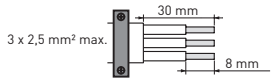

LEI13372AA © Legrand 2019

16 A - 230 V ~  
3680 W

**Legrand**

Pro & Consumer Service  
BP 30076 - 87002 LIMOGES CEDEX FRANCE  
www.legrand.fr  
Design and Quality by LEGRAND (France)

Made in China