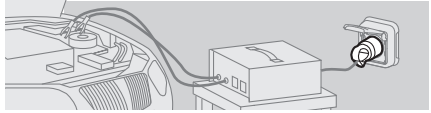

LEI13372AA © Legrand 2019

16 A - 230 V ~  
3680 W

**Legrand**

Pro & Consumer Service  
BP 30076 - 87002 LIMOGES CEDEX FRANCE  
www.legrand.fr  
Design and Quality by LEGRAND (France)

Made in China