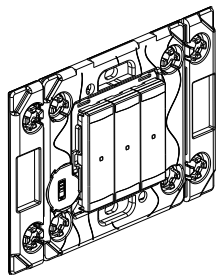

This product is a connected accessory which **requires** you to buy and install the Arteor with Netatmo connected starter pack and socket outlets, switches and/or connected lighting micromodules first.

⚠ This product only controls Arteor with Netatmo switches, lighting micromodules and connected sockets.

Pack contents

Wireless switch 3 gang

Frequency bands: 2.4 - 2.4835 GHz
Power level: < 100 mW

Installing the wireless switch 3 gang

To add the wireless switch 3 gang to your connected installation, you should follow the instructions:

- in the **user guide in your connected starter pack**
- in the **Legrand Home + Control application (Settings/Add a new product section)**
- or consult the user manual on **legrand.com**

www.legrand.com/reference/574671

LEGRAND - Pro and Consumer Service - BP 30076
87002 LIMOGES CEDEX FRANCE • www.legrand.com

1