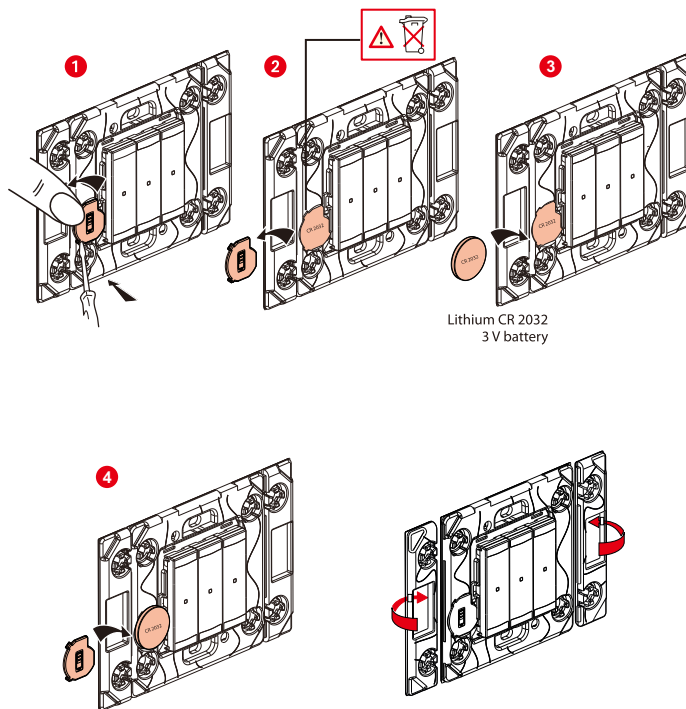

This product is a connected accessory which **requires** you to buy and install the Arteor with Netatmo connected starter pack and socket outlets, switches and/or connected lighting micromodules first.

⚠ This product only controls Arteor with Netatmo switches, lighting micromodules and connected sockets.

Pack contents

Wireless switch 3 gang

Frequency bands: 2.4 - 2.4835 GHz
Power level: < 100 mW

Installing the wireless switch 3 gang

To add the wireless switch 3 gang to your connected installation, you should follow the instructions:

- in the **user guide in your connected starter pack**
- in the **Legrand Home + Control application (Settings/Add a new product section)**
- or consult the user manual on **legrand.com**

www.legrand.com/reference/574671

LEGRAND - Pro and Consumer Service - BP 30076
87002 LIMOGES CEDEX FRANCE • www.legrand.com

1

Replacing the battery

Lithium CR 2032
3 V battery

The support is breakable
for 2 and 3-gang installations.

2

⚠ Please read and keep these instructions - All the safety and operating instructions should be read before this product is operated.

Please refer the information on exterior rear enclosure for electrical and safety information.

The maximum operating temperature is 40°C.

CAUTION: Risk of fire or explosion if the battery is replaced by an incorrect type. Replace only with the same or equivalent type.

WARNING: The battery shall not be exposed to excessive heat such as sunshine, fire or the like.

Attention should be drawn to environmental aspects of battery disposal.

Disposal of a battery into fire or a hot oven, or mechanically crushing or cutting of a battery, that can result in an explosion.

Leaving a battery in an extremely high temperature surrounding environment that can result in an explosion or the leakage of flammable liquid or gas.

A battery subjected to extremely low air pressure that may result in an explosion or the leakage of flammable liquid or gas.

Only suitable for mounting at heights ≤ 2 m.

Do not ingest battery, Chemical Burn Hazard.

This product contains a coin / button cell battery. If the coin / button cell battery is swallowed, it can cause severe internal burns in just 2 hours and can lead to death.

Keep new and used batteries away from children.

If the battery compartment does not close securely, stop using the product and keep it away from children.

If you think batteries might have been swallowed or placed inside any part of the body, seek immediate medical attention.

SIMPLIFIED EU DECLARATION OF CONFORMITY

The undersigned,

Legrand

declares that the radio-electric equipment referred to in these instructions complies with directive 2014/53/EU.

The full text of the EU declaration of conformity is available on the following website:

www.legrandoc.com

3

正面

هذا المنتج هو جهاز متصل يتطلب منك أولاً شراء وتركيب عليه المنتجات الأساسية المتصلة ومخارج المقابس والمفاتيح، وأو وحدات الإضاءة الصغيرة المتصلة ماركة Arteor with Netatmo.

⚠ تقتصر وظيفة التحكم الخاصة بهذا المنتج على المفاتيح، ووحدات الإضاءة الصغيرة، ومخارج المقابس المتصلة ماركة Arteor with Netatmo.

محتويات العبوة

مفتاح لاسلكي 3 طقم

نطاقات التردد: 2.4 - 2.4835 جيجاهرتز
مستوى القدرة: > 100 ميلي واط

تركيب المفاتيح اللاسلكي 3 طقم

لإضافة المفاتيح اللاسلكي عن بعد 3 طقم إلى المنتجات المتصلة المركبة لديك، يجب اتباع الإرشادات:

- الواردة في دليل المستخدم المرفق مع عبوة المنتجات الأساسية المتصلة
- الموجودة في التطبيق **Home + Control** الخاص بشركة **Legrand** (القسم الإعدادات/إضافة منتج جديد
- أو راجع دليل المستخدم المتوفر على legrand.com

www.legrand.com/reference/574671

LEGRAND - Pro and Consumer Service - BP 30076
87002 LIMOGES CEDEX FRANCE • www.legrand.com

4