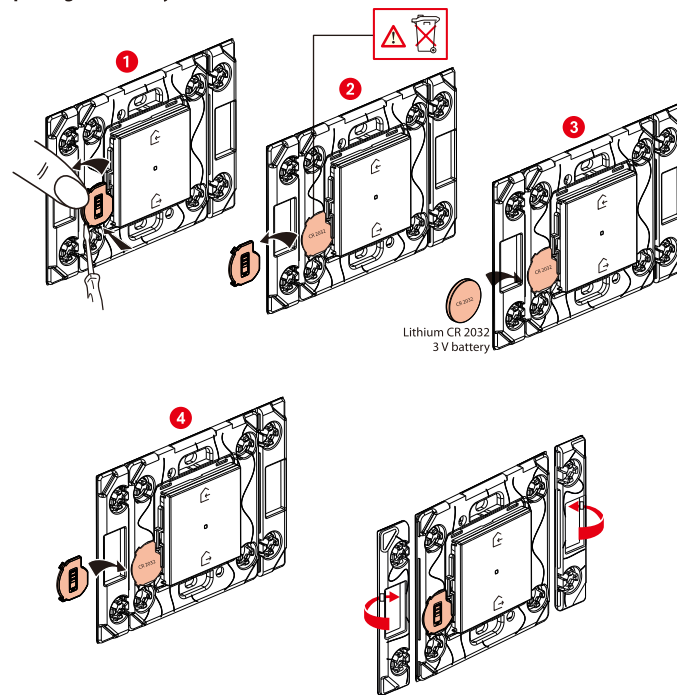

This product is a connected accessory which **requires** you to buy and install the Arteor with Netatmo connected starter pack and socket outlets, switches and/or connected lighting micromodules first.

This product only controls Arteor with Netatmo switches, lighting micromodules and connected socket outlets.

Pack contents

Leaving home/Coming home wireless control

Frequency bands: 2.4 - 2.4835 GHz
Power level: < 100 mW

Installing the leaving home/coming home wireless control

To add the leaving home/coming home wireless control to your connected installation, you should follow the instructions:

- in the **user guide in your connected starter pack**
- in the **Legrand Home + Control application (Settings/Add a new product section)**
- or consult the user manual on **legrand.com**

www.legrand.com/reference/574655

LEGRAND - Pro and Consumer Service - BP 30076
87002 LIMOGES CEDEX FRANCE - www.legrand.com

1

LE13229AA

Replacing the battery

Lithium CR 2032
3 V battery

The support is breakable
for 2 and 3-gang installations.

2

Please read and keep these instructions - All the safety and operating instructions should be read before this product is operated.

Please refer the information on exterior rear enclosure for electrical and safety information.

The maximum operating temperature is 40°C.

CAUTION: Risk of fire or explosion if the battery is replaced by an incorrect type. Replace only with the same or equivalent type.

WARNING: The battery shall not be exposed to excessive heat such as sunshine, fire or the like.

Attention should be drawn to environmental aspects of battery disposal.

Disposal of a battery into fire or a hot oven, or mechanically crushing or cutting of a battery, that can result in an explosion.

Leaving a battery in an extremely high temperature surrounding environment that can result in an explosion or the leakage of flammable liquid or gas.

A battery subjected to extremely low air pressure that may result in an explosion or the leakage of flammable liquid or gas.

Only suitable for mounting at heights ≤ 2 m.

Do not ingest battery, Chemical Burn Hazard.

This product contains a coin / button cell battery. If the coin / button cell battery is swallowed, it can cause severe internal burns in just 2 hours and can lead to death.

Keep new and used batteries away from children.

If the battery compartment does not close securely, stop using the product and keep it away from children.

If you think batteries might have been swallowed or placed inside any part of the body, seek immediate medical attention.

SIMPLIFIED EU DECLARATION OF CONFORMITY

The undersigned,

Legrand

declares that the radio-electric equipment referred to in these instructions complies with directive 2014/53/EU.

The full text of the EU declaration of conformity is available on the following website:

www.legrandoc.com

3

正面

وحدة التحكم اللاسلكية لمغادرة المنزل/العودة إلى المنزل

5 746 55/56/57/58

هذا المنتج هو جهاز متصل يتطلب منك أولاً شراء وتركيب عليه المنتجات الأساسية المتصلة ومخارج المقابس، و/أو المفاتيح، و/أو وحدات الإضاءة الصغيرة المتصلة ماركة Arteor with Netatmo.

تقتصر وظيفة التحكم الخاصة بهذا المنتج على المفاتيح، ووحدات الإضاءة الصغيرة، ومخارج المقابس المتصلة ماركة Arteor with Netatmo.

محتويات العلبة

تركيب وحدة التحكم اللاسلكية لمغادرة المنزل/العودة إلى المنزل

نطاقات التردد: 2.4 - 2.4835 جيجاهرتز
مستوى القدرة: > 100 مللي واط

تركيب وحدة التحكم اللاسلكية لوضع التنبيه/السكون

إضافة وحدة التحكم اللاسلكية لوضع التنبيه/السكون إلى المنتجات المتصلة المركبة لديك، يجب اتباع الإرشادات:

- الواردة في دليل المستخدم المرفق مع علبة المنتجات الأساسية المتصلة
- الموجودة في التطبيق **Home + Control** الخاص بشركة **Legrand** (القسم الإعدادات/إضافة منتج جديد
- أو راجع دليل المستخدم المتوفر على **legrand.com**

www.legrand.com/reference/574655

LEGRAND - Pro and Consumer Service - BP 30076
87002 LIMOGES CEDEX FRANCE - www.legrand.com

4

LE13229AA