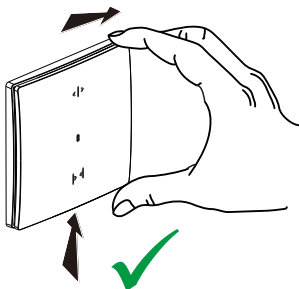

Replacing the battery

X Don't remove the rocker with the tools

Lithium CR 2032
3V battery