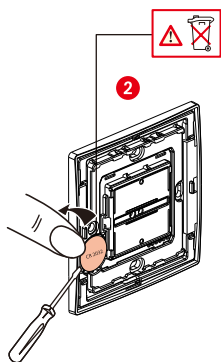

Replacing the battery

X Don't remove the rocker with the tools

Lithium CR 2032
3V battery