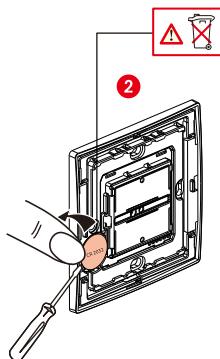

Replacing the battery

X Don't remove the rocker with the tools

Lithium CR 2032
3V battery