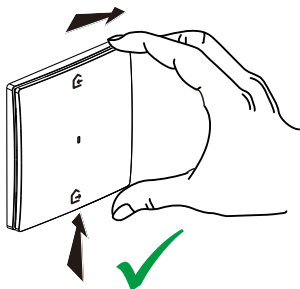

Replacing the battery

X Don't remove the rocker with the tools

Lithium CR 2032
3V battery