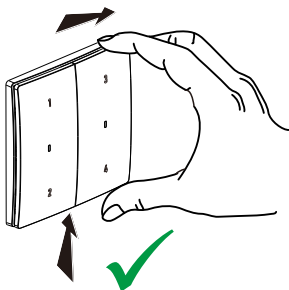

Replacing the battery