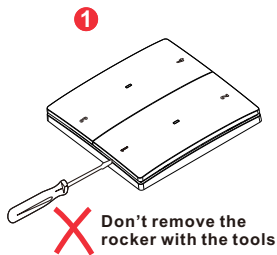

Replacing the battery