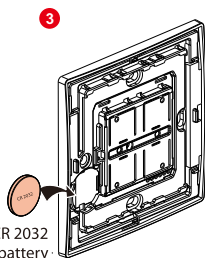

Lithium CR 2032
3 V battery