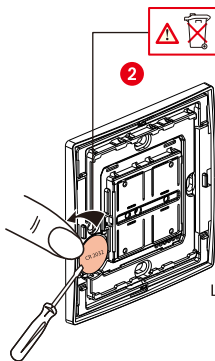

Replacing the battery