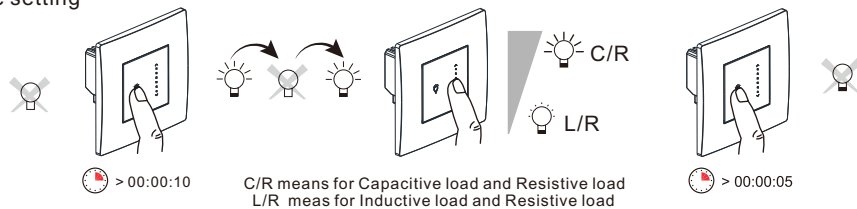

Wiring

Local+remote/auxiliary dimming:

Installation

Configuration

Factory reset

Operation

Min. brightness settings

CFL setting

Load type setting

C/R means for Capacitive load and Resistive load
L/R means for Inductive load and Resistive load