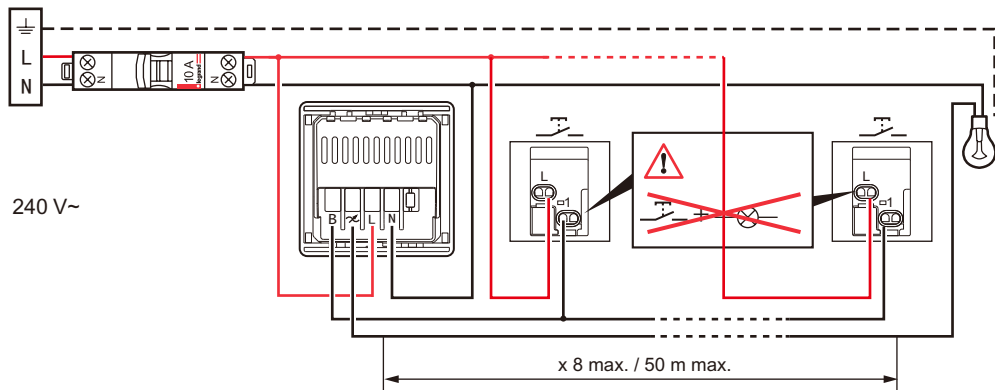

Local+remote/auxiliary dimming: