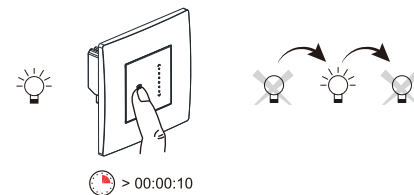

Wiring

Local+remote/auxiliary dimming:

Installation

Configuration

Factory reset

Operation

Min. brightness settings

CFL setting

Load type setting

C/R means for Capacitive load and Resistive load
L/R means for Inductive load and Resistive load