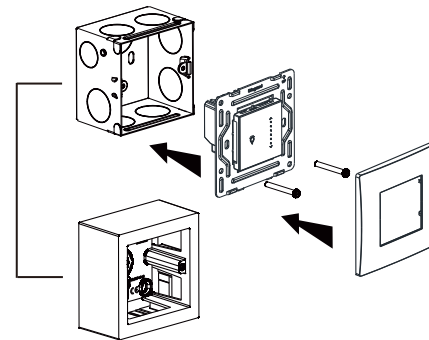

Wiring

Local+remote/auxiliary dimming:

Installation

Configuration

Factory reset

Operation

Min. brightness settings

CFL setting

Load type setting

C/R means for Capacitive load and Resistive load
L/R means for Inductive load and Resistive load