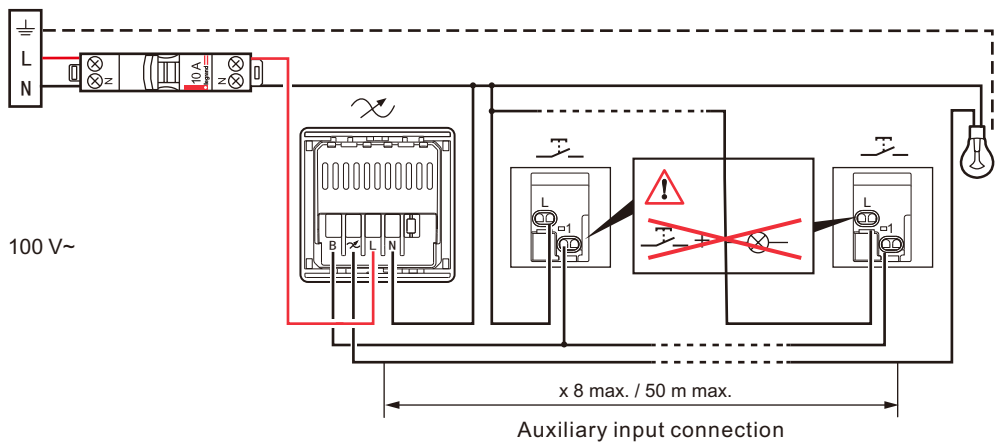

Local+remote/auxiliary dimming: