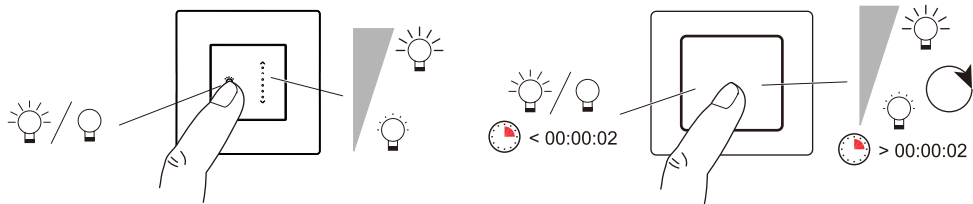

Local+remote/auxiliary dimming: