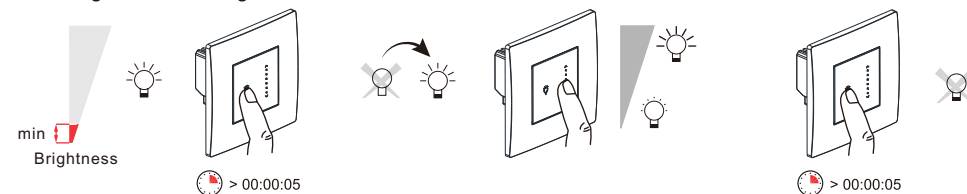

Wiring

Local+remote/auxiliary dimming:

Installation

Configuration

Factory reset

Operation

Min. brightness settings

CFL setting

Load type setting

C/R means for Capacitive load and Resistive load
L/R means for Inductive load and Resistive load