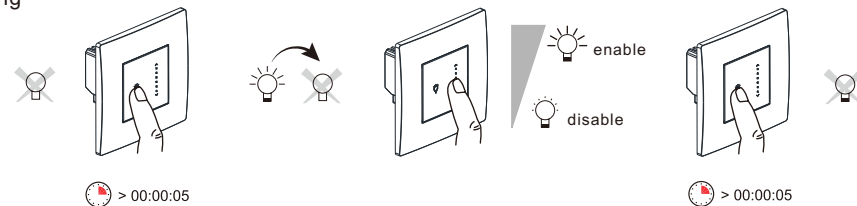

Wiring

Local+remote/auxiliary dimming:

Installation

Configuration

Factory reset

Operation

Min. brightness settings

CFL setting

Load type setting

C/R means for Capacitive load and Resistive load
L/R means for Inductive load and Resistive load