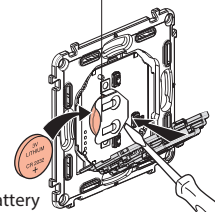

SIMPLIFIED EU DECLARATION OF CONFORMITY

The undersigned,

Legrand

declares that the radio-electric equipment referred to in these instructions complies with directive 2014/53/EU.

The full text of the EU declaration of conformity is available on the following website :

www.legrandoc.com