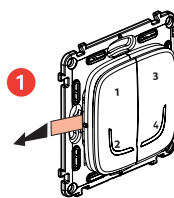

② Prepare the wireless 4 scenes control

Remove the battery's protective strip