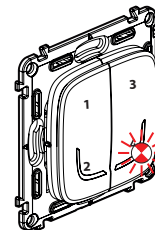

Lithium battery
CR 2032
3 V