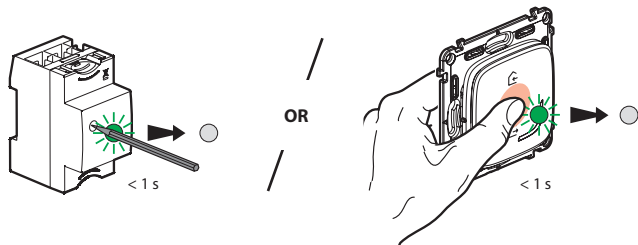

LE12186

① Start the wireless 4 scenes control configuration

Press the middle of the wireless master switch **until** its light briefly turns green, **and then stop pressing**. The indicator lights on the products which you have wired will turn green.

② Prepare the wireless 4 scenes control

Remove the battery's protective strip

Briefly press one of the button of the wireless control to activate it. The indicator lights will flash green and then switch off.

The 2 indicator lights will flash green and then switch off. Your wireless control is ready.

3 Complete the configuration

To complete your installation, briefly press the configuration button of the **Control Modul** or in the middle of the **wireless master switch**.