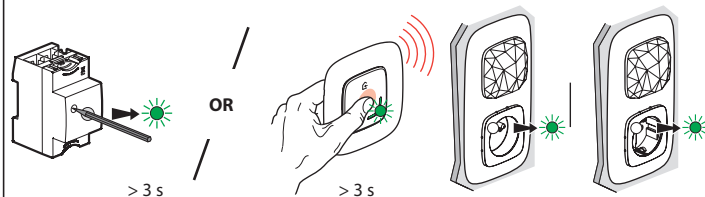

Control Module

OR

Pack contents

Wireless 4 scenes control

Finishing plate

x 4

Removable stickers

Frequency bands: 2.4 - 2.4835 GHz
Power level: < 100 mW

LE12186

① Start the wireless 4 scenes control configuration

Press the middle of the wireless master switch **until** its light briefly turns green, **and then stop pressing**. The indicator lights on the products which you have wired will turn green.