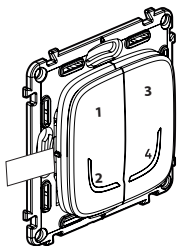

Control Module

OR

Pack contents

Wireless 4 scenes control

Finishing plate

x 4

Removable stickers

Frequency bands: 2.4 - 2.4835 GHz
Power level: < 100 mW