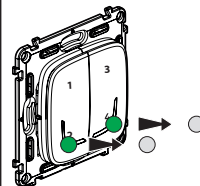

The 2 indicator lights will flash green and then switch off. Your wireless control is ready.