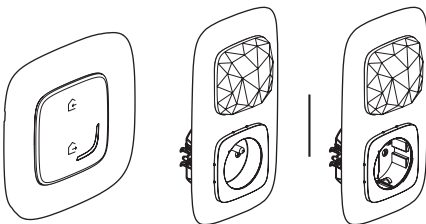

Wireless 4 scenes control

7 525 68 - 7 526 68 - 7 527 68 - 7 528 68 - 7 529 68

Requires you to buy and install the «... with Netatmo» connected starter pack

Gateway power outlet Control and Home/Away wireless Master control

Control Module

OR

Pack contents

Wireless 4 scenes control

Finishing plate

x 4

Removable stickers

Frequency bands: 2.4 - 2.4835 GHz
Power level: < 100 mW

LE12186

① Start the wireless 4 scenes control configuration

Press the middle of the wireless master switch **until** its light briefly turns green, **and then stop pressing**. The indicator lights on the products which you have wired will turn green.

② Prepare the wireless 4 scenes control

Remove the battery's protective strip

Briefly press one of the button of the wireless control to activate it. The indicator lights will flash green and then switch off.