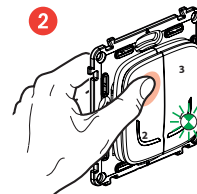

LE12186

① Start the wireless 4 scenes control configuration

Press the middle of the wireless master switch **until** its light briefly turns green, **and then stop pressing**. The indicator lights on the products which you have wired will turn green.

② Prepare the wireless 4 scenes control

Remove the battery's protective strip

Briefly press one of the button of the wireless control to activate it. The indicator lights will flash green and then switch off.