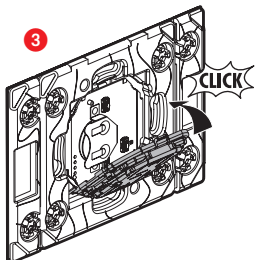

The support is breakable
for 2 and 3-gang installations.

SIMPLIFIED **EU** DECLARATION OF CONFORMITY

The undersigned,

Legrand

declares that the radio-electric equipment referred to in these instructions
complies with directive 2014/53/EU.

The full text of the EU declaration of conformity
is available on the following website:

www.legrandoc.com