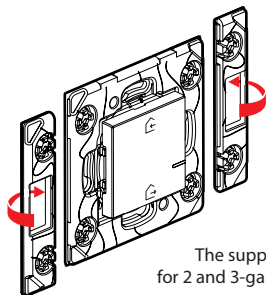

The support is breakable
for 2 and 3-gang installations.

SIMPLIFIED **EU** DECLARATION OF CONFORMITY

The undersigned,

Legrand

declares that the radio-electric equipment referred to in these instructions
complies with directive 2014/53/EU.

The full text of the EU declaration of conformity
is available on the following website:

www.legrandoc.com