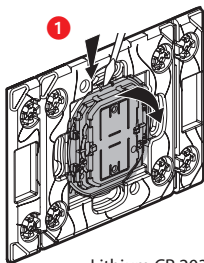

Replacing the battery

Lithium CR 2032
3 V battery