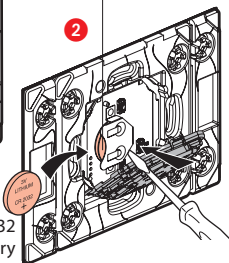

The support is breakable
for 2 and 3-gang installations.

SIMPLIFIED **EU** DECLARATION OF CONFORMITY

The undersigned,

Legrand

declares that the radio-electric equipment referred to in these instructions
complies with directive 2014/53/EU.

The full text of the EU declaration of conformity
is available on the following website:

www.legrandoc.com