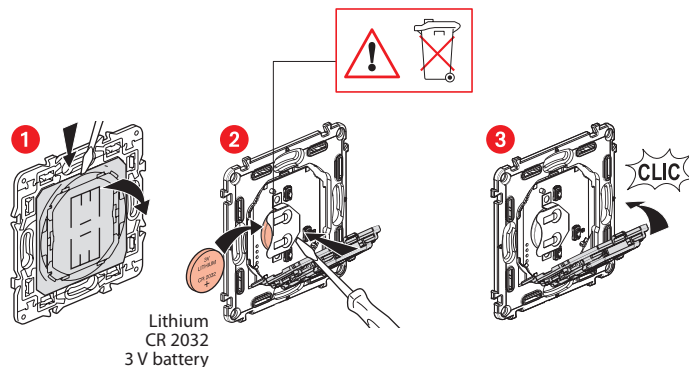

Replacing the battery

SIMPLIFIED EU DECLARATION OF CONFORMITY

The undersigned,

Legrand

declares that the radio-electric equipment referred to in these instructions complies with directive 2014/53/EU.

The full text of the EU declaration of conformity is available on the following website:

www.legrandoc.com