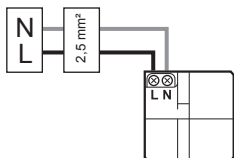

Entrée 230V~ — 300 mA
Sortie 5 V^{DC} — 2400 mA