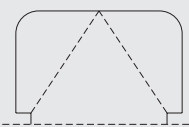

LE03757AD

Pro and Consumer Service
BP 30076 / F - 87002 Limoges Cedex
www.legrand.com

Made in France