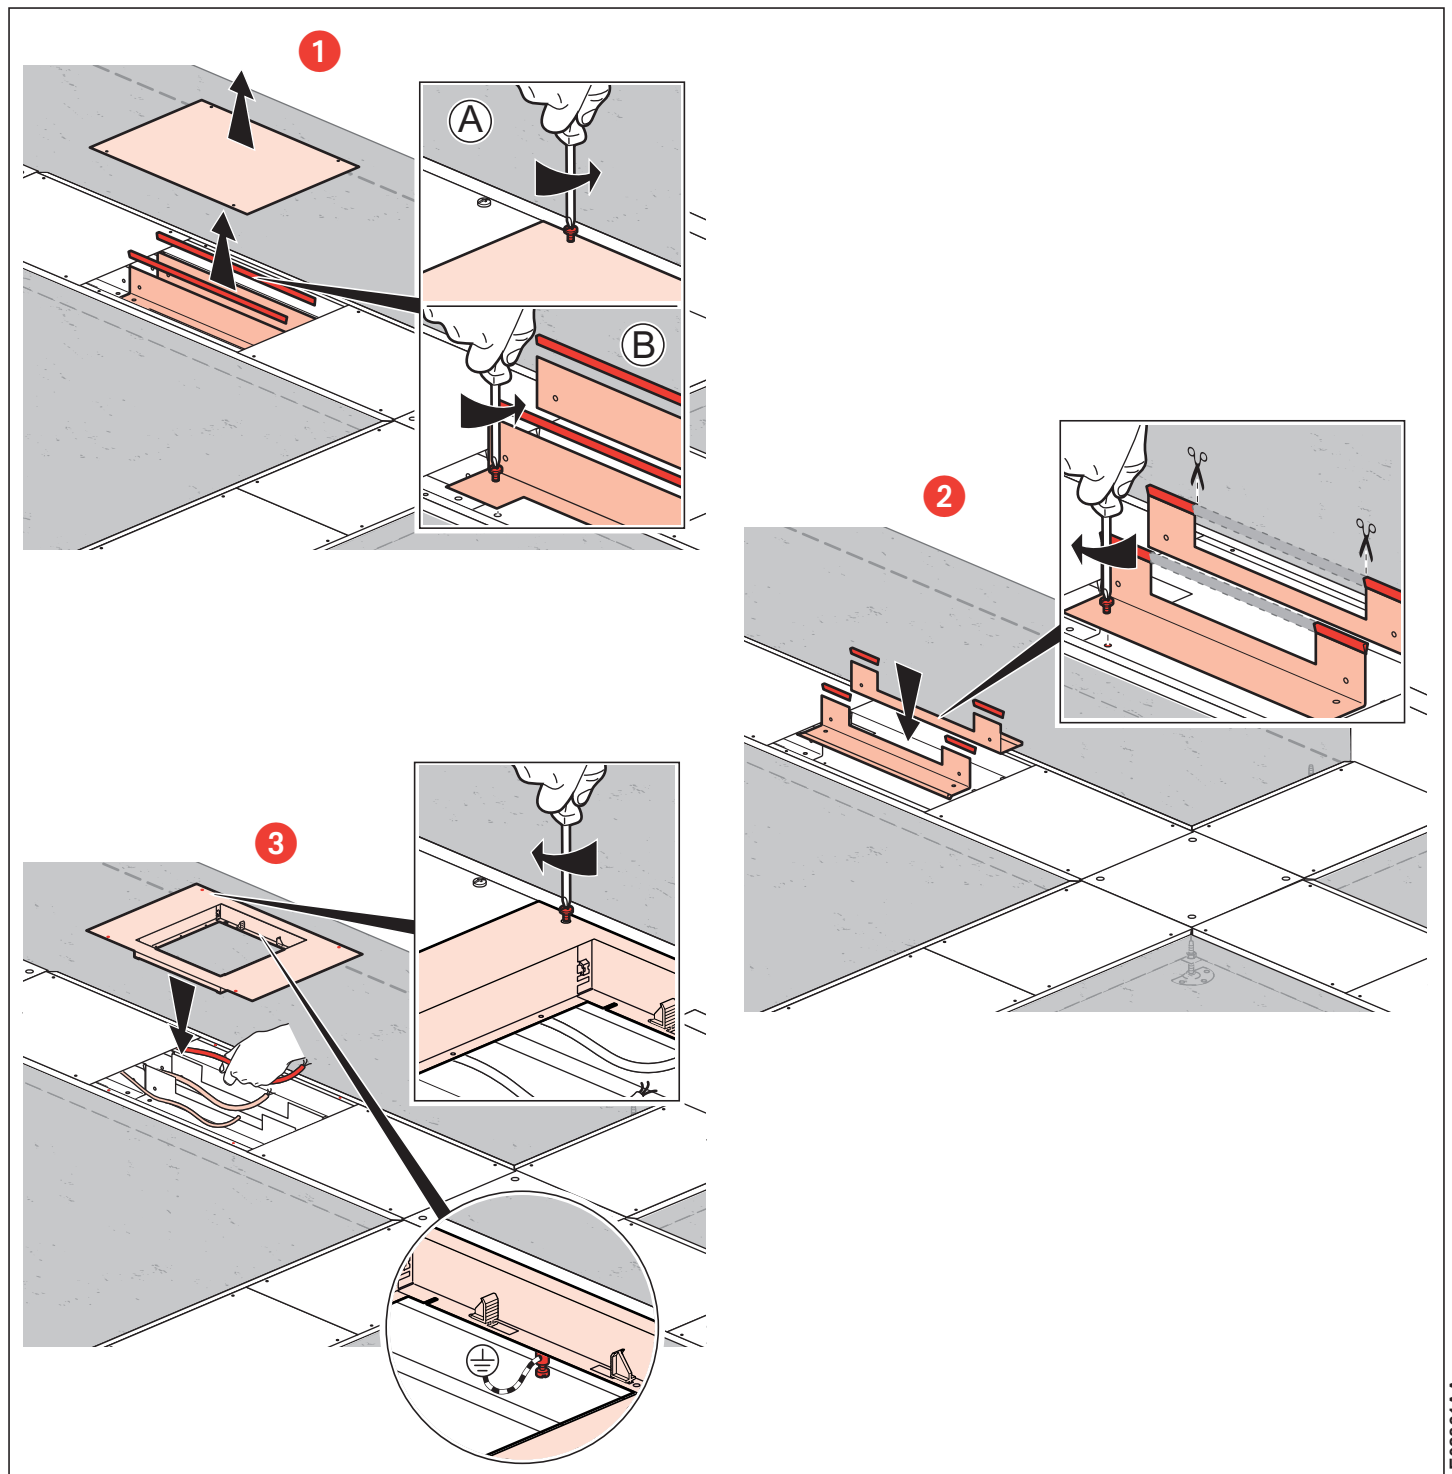

		300 x 65 (mm)	405 x 65 (mm)	Lid & Trim 	
		 6897 50	 6897 51	 Rigid cable exits	 Soft cable exits
Lid & Trim support plate 	3 compt	6896 36	6896 37	6896 30/32	6896 31/33
	4 compt	-	6896 47	6896 40/42	6896 41/43