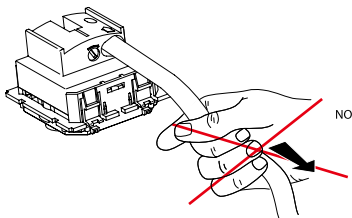

①

②

③

● Auxiliaries

TV TV + SAT

TV TV TV + SAT

TV TV TV TV + SAT

----- power pass ♡

----- power pass ♡

----- power pass ♡