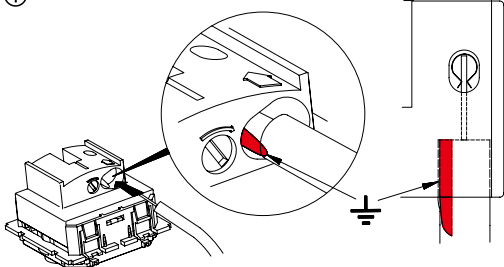

①

②

③

● Auxiliaries

TV TV + SAT

TV TV TV + SAT

TV TV TV TV + SAT

----- power pass ♡

----- power pass ♡

----- power pass ♡