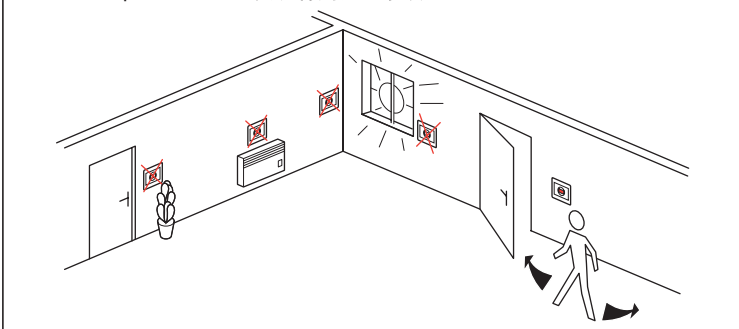

 <p>35° 0°</p>	<p>100 - 240 V~ 50/60 Hz</p>	<p>Pmax. = 1.3 W</p>
--	---	----------------------------------	----------------------

• Installation precautions / • 安装特别注意事项

⚠ Safety instructions

This product should be installed in compliance with installation rules, preferably by a qualified electrician. Incorrect installation and/or incorrect use can lead to risk of electric shock or fire.