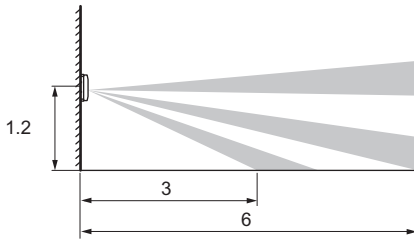

⚠ Safety instructions

This product should be installed in compliance with installation rules, preferably by a qualified electrician. Incorrect installation and/or incorrect use can lead to risk of electric shock or fire.

Before carrying out the installation, read the instructions and take account of the product's specific mounting location.

Use only Legrand brand accessories.

GB CA IN IE US SG

⚠ 安全提示

本产品的安装要满足规范的要求，最好由持证电工完成。不正确的安装和使用会有触电或火灾的风险。在安装前，请仔细阅读本手册的内容并充分考虑产品的具体安装位置。

除非本手册有特别要求，切勿打开、拆卸、改动本装置。所有罗格朗的产品必须由专门受过培训并得到罗格朗批准的专人打开和修理，任何擅自打开或修理，本公司概不负责更换和质量保证。只能使用罗格朗的附件。

CH