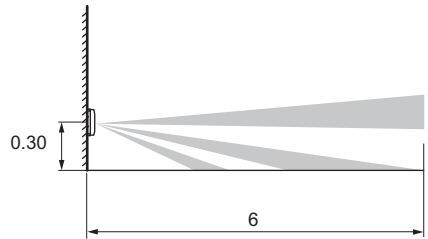

⚠ Safety instructions

This product should be installed in compliance with installation rules, preferably by a qualified electrician. Incorrect installation and/or incorrect use can lead to risk of electric shock or fire.

Before carrying out the installation, read the instructions and take account of the product's specific mounting location.

Use only Legrand brand accessories.

GB CA IN IE US SG

⚠ 安全提示

本产品的安装要满足规范的要求，最好由持证电工完成。不正确的安装和使用会有触电或火灾的风险。在安装前，请仔细阅读本手册的内容并充分考虑产品的具体安装位置。

除非本手册有特别要求，切勿打开、拆卸、改动本装置。所有罗格朗的产品必须由专门受过培训并得到罗格朗批准的专人打开和修理，任何擅自打开或修理，本公司概不负责更换和质量保证。只能使用罗格朗的附件。

CH