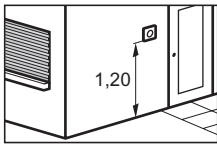

⚠ Safety instructions

This product should be installed in compliance with installation rules, preferably by a qualified electrician. Incorrect installation and/or incorrect use can lead to risk of electric shock or fire.

Before carrying out the installation, read the instructions and take account of the product's specific mounting location.

Use only Legrand brand accessories.

GB CA IN IE US SG

⚠ 安全提示

本产品的安装要满足规范的要求，最好由持证电工完成。不正确的安装和使用会有触电或火灾的风险。在安装前，请仔细阅读本手册的内容并充分考虑产品的具体安装位置。

除非本手册有特别要求，切勿打开、拆卸、改动本装置。所有罗格朗的产品必须由专门受过培训并得到罗格朗批准的专人打开和修理，任何擅自打开或修理，本公司概不负责更换和质量保证。只能使用罗格朗的附件。

CH