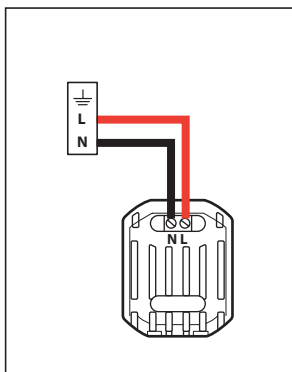

 <p>35° 0°</p>	<p>100 - 240 V~ 50/60 Hz</p>	<p>Pmax. = 1.3 W</p>
--	---	----------------------------------	----------------------

• Installation precautions / • 安装特别注意事项

⚠ Safety instructions

This product should be installed in compliance with installation rules, preferably by a qualified electrician. Incorrect installation and/or incorrect use can lead to risk of electric shock or fire.