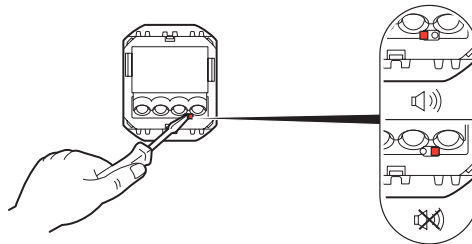

⚠ Safety instructions

This product should be installed in compliance with installation rules, preferably by a qualified electrician. Incorrect installation and/or incorrect use can lead to risk of electric shock or fire.

Before carrying out the installation, read the instructions and take account of the product's specific mounting location.

Use only Legrand brand accessories.

GB CA IN IE US SG

⚠ 安全提示

本产品的安装要满足规范的要求，最好由持证电工完成。不正确的安装和使用会有触电或火灾的风险。在安装前，请仔细阅读本手册的内容并充分考虑产品的具体安装位置。

除非本手册有特别要求，切勿打开、拆卸、改动本装置。所有罗格朗的产品必须由专门受过培训并得到罗格朗批准的专人打开和修理，任何擅自打开或修理，本公司概不负责更换和质量保证。只能使用罗格朗的附件。

CH