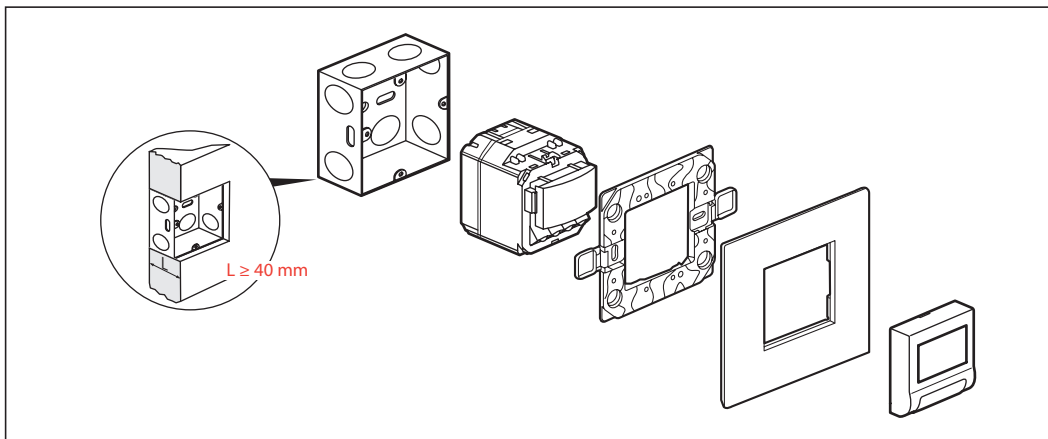

 <p>35° 0°</p>	<p>100 - 240 V~ 50/60 Hz</p>	<p>Pmax. = 1.3 W</p>
--	---	----------------------------------	----------------------

• Installation precautions / • 安装特别注意事项

⚠ Safety instructions

This product should be installed in compliance with installation rules, preferably by a qualified electrician. Incorrect installation and/or incorrect use can lead to risk of electric shock or fire.