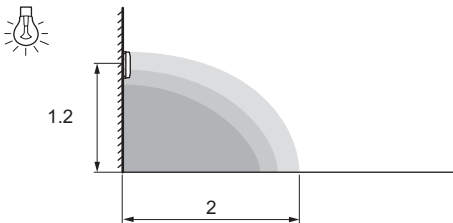

⚠ Safety instructions

This product should be installed in compliance with installation rules, preferably by a qualified electrician. Incorrect installation and/or incorrect use can lead to risk of electric shock or fire.

Before carrying out the installation, read the instructions and take account of the product's specific mounting location.

Use only Legrand brand accessories.

GB CA IN IE US SG

⚠ 安全提示

本产品的安装要满足规范的要求，最好由持证电工完成。不正确的安装和使用会有触电或火灾的风险。在安装前，请仔细阅读本手册的内容并充分考虑产品的具体安装位置。

除非本手册有特别要求，切勿打开、拆卸、改动本装置。所有罗格朗的产品必须由专门受过培训并得到罗格朗批准的专人打开和修理，任何擅自打开或修理，本公司概不负责更换和质量保证。只能使用罗格朗的附件。

CH