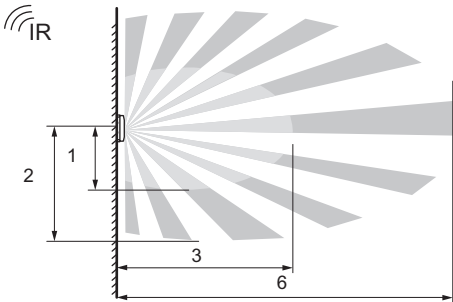

⚠ Safety instructions

This product should be installed in compliance with installation rules, preferably by a qualified electrician. Incorrect installation and/or incorrect use can lead to risk of electric shock or fire.

Before carrying out the installation, read the instructions and take account of the product's specific mounting location.

Use only Legrand brand accessories.

GB CA IN IE US SG

⚠ 安全提示

本产品的安装要满足规范的要求，最好由持证电工完成。不正确的安装和使用会有触电或火灾的风险。在安装前，请仔细阅读本手册的内容并充分考虑产品的具体安装位置。

除非本手册有特别要求，切勿打开、拆卸、改动本装置。所有罗格朗的产品必须由专门受过培训并得到罗格朗批准的专人打开和修理，任何擅自打开或修理，本公司概不负责更换和质量保证。只能使用罗格朗的附件。

CH