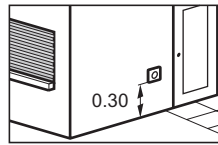

⚠ Safety instructions

This product should be installed in compliance with installation rules, preferably by a qualified electrician. Incorrect installation and/or incorrect use can lead to risk of electric shock or fire.

Before carrying out the installation, read the instructions and take account of the product's specific mounting location.

Use only Legrand brand accessories.

GB CA IN IE US SG

⚠ 安全提示

本产品的安装要满足规范的要求，最好由持证电工完成。不正确的安装和使用会有触电或火灾的风险。在安装前，请仔细阅读本手册的内容并充分考虑产品的具体安装位置。

除非本手册有特别要求，切勿打开、拆卸、改动本装置。所有罗格朗的产品必须由专门受过培训并得到罗格朗批准的专人打开和修理，任何擅自打开或修理，本公司概不负责更换和质量保证。只能使用罗格朗的附件。

CH