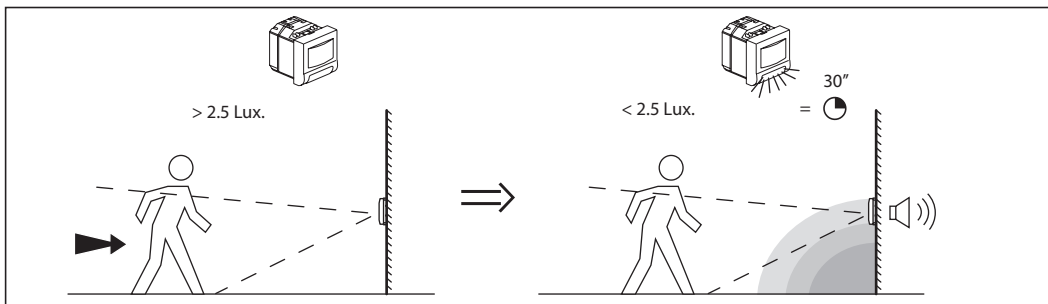

 <p>35° 0°</p>	<p>100 - 240 V~ 50/60 Hz</p>	<p>Pmax. = 1.3 W</p>
--	---	----------------------------------	----------------------

• Installation precautions / • 安装特别注意事项

⚠ Safety instructions

This product should be installed in compliance with installation rules, preferably by a qualified electrician. Incorrect installation and/or incorrect use can lead to risk of electric shock or fire.