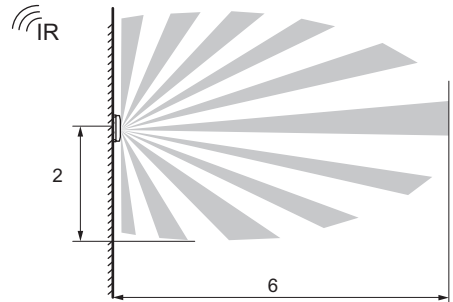

⚠ Safety instructions

This product should be installed in compliance with installation rules, preferably by a qualified electrician. Incorrect installation and/or incorrect use can lead to risk of electric shock or fire.

Before carrying out the installation, read the instructions and take account of the product's specific mounting location.

Use only Legrand brand accessories.

GB CA IN IE US SG

⚠ 安全提示

本产品的安装要满足规范的要求，最好由持证电工完成。不正确的安装和使用会有触电或火灾的风险。在安装前，请仔细阅读本手册的内容并充分考虑产品的具体安装位置。

除非本手册有特别要求，切勿打开、拆卸、改动本装置。所有罗格朗的产品必须由专门受过培训并得到罗格朗批准的专人打开和修理，任何擅自打开或修理，本公司概不负责更换和质量保证。只能使用罗格朗的附件。

CH