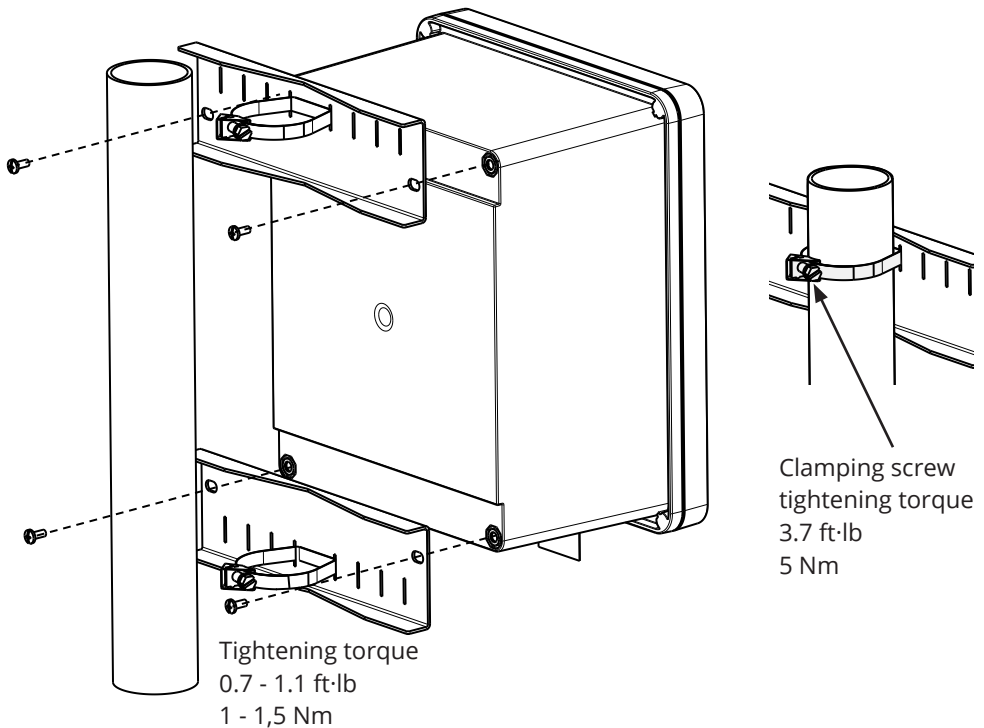

Mounting Kit for Polybox Enclosures

Mounting instructions

Ensto Building Systems Finland Oy
Ensio Miettisen katu 2, P.O. Box 77
FIN-06101 Porvoo, Finland
Tel. +358 204 76 21
www.ensto.com

PEM862
10.2.2022
© 2022 Ensto