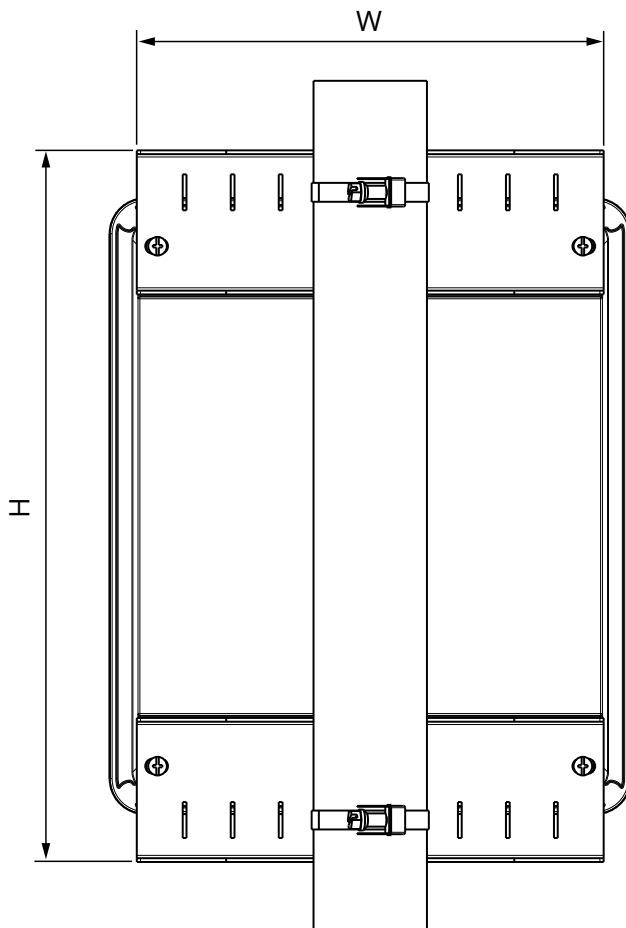

Code	W	H	Pole Ø	Load *
UPMB0806	5.79 in 147 mm	10.80 in 275 mm	2.36 - 5.51 in 60 - 140 mm	55.1 lb 25 kg
UPMB1008	7.75 in 197 mm	12.83 in 326 mm	2.36 - 5.51 in 60 - 140 mm	220.4 lb 100 kg
UPMB1210	9.72 in 247 mm	14.80 in 376 mm	2.36 - 5.51 in 60 - 140 mm	220.4 lb 100 kg
UPMB1412	11.69 in 297 mm	16.80 in 427 mm	2.36 - 5.51 in 60 - 140 mm	220.4 lb 100 kg
UPMB1612	13.66 in 347 mm	18.80 in 478 mm	2.36 - 5.51 in 60 - 140 mm	220.4 lb 100 kg
UPMB1810	16.63 in 397 mm	20.80 in 529 mm	2.36 - 5.51 in 60 - 140 mm	220.4 lb 100 kg