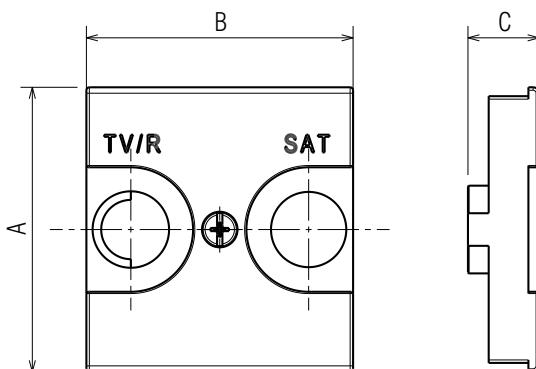

Use temperature: -5° C to +35° C

Overall dimensions (mm)

A	B	C
48	45	12

Cleaning

Clean the surface with a cloth.

Do not use acetone, tar-removing cleaning agents or trichloroethylene.

Caution: Always test before using special cleaning products.