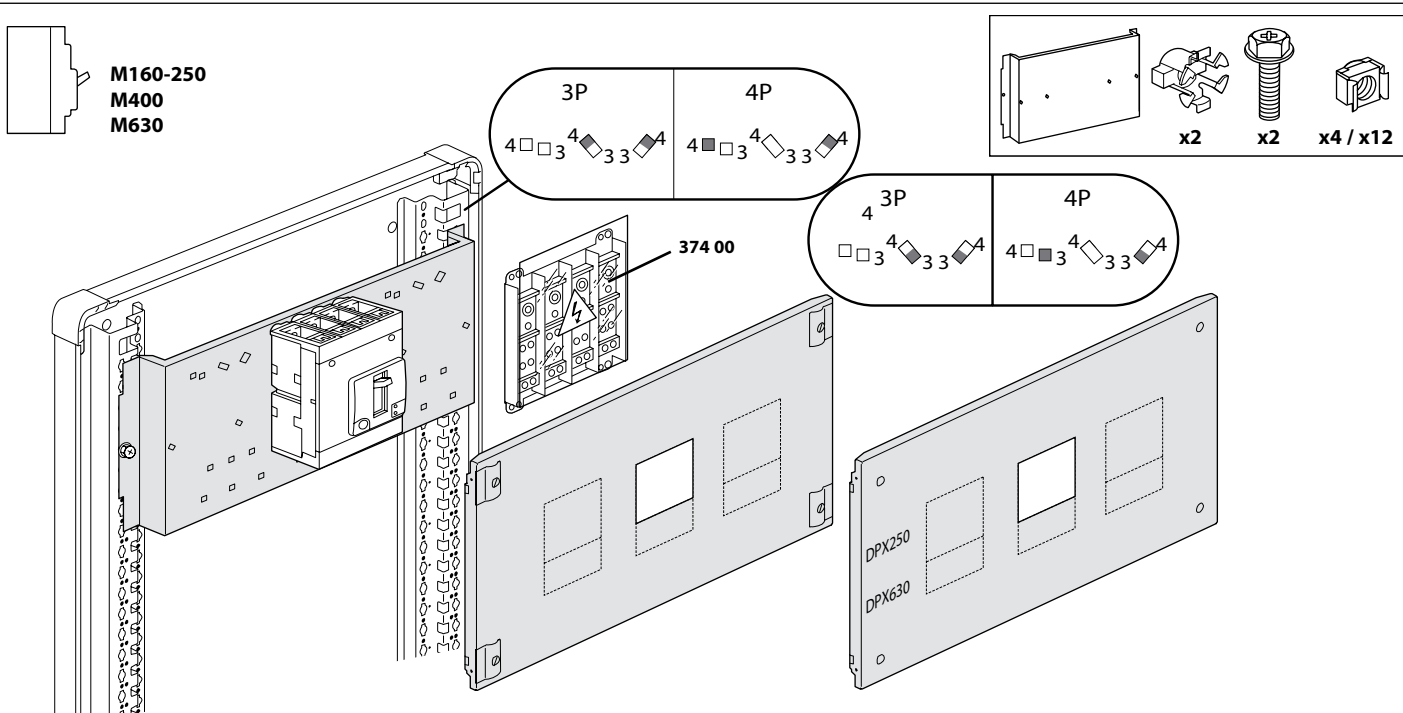

L = 600	9531PMEN		9533/24Q	9533/24	300 mm
	9531PMEN (+ M7X03)		9533/24Q	9533/24	300 mm
	9531MID		9533/24Q	9533/24	300 mm
L = 850	9781PMEN			9783/36	300 mm
	9531PMEN (+ M7X03)			9783/36	300 mm
	9781MID			9783/36	300 mm

M160-250
M400
M630

L = 600	9531P/TN	M160-250 M400 M630	9531/TNQ	9531/TN	400 mm
L = 850	9781P/TN	M160-250 M400 M630	-	9781/TN	400 mm

		Megatiker				
L = 600	9532P/TN	M160-250 M400 M630	x 3 x 3 x 2	9532/TNQ	9532/TN	600 mm
L = 850	9782P/TN	M160-250 M400 M630	x 3	-	9782/TN	600 mm

		DPX			
L = 660	9531P13	M1600	x 1	95311TS1	400 mm
L = 850	9781P13			x 2	

MW250 MW630

MW1600

		Megaswitch®			
	9561P/W 9561P/W 9561P/SW 9531P13	MW250 MW250 MW630 MW1600	x1 x2 x1 x1	9561/1W 9561/2W 9561/1W 9561SSW1	300 mm 300 mm 300 mm 400 mm
	9761P/W 9761P/W 9761P/SW 9781P13	MW250 MW250 MW630 MW1600	x1 x2 x1 x1	9761/1W 9761/2W 9761/1W 9761SSW1	300 mm 300 mm 300 mm 400 mm