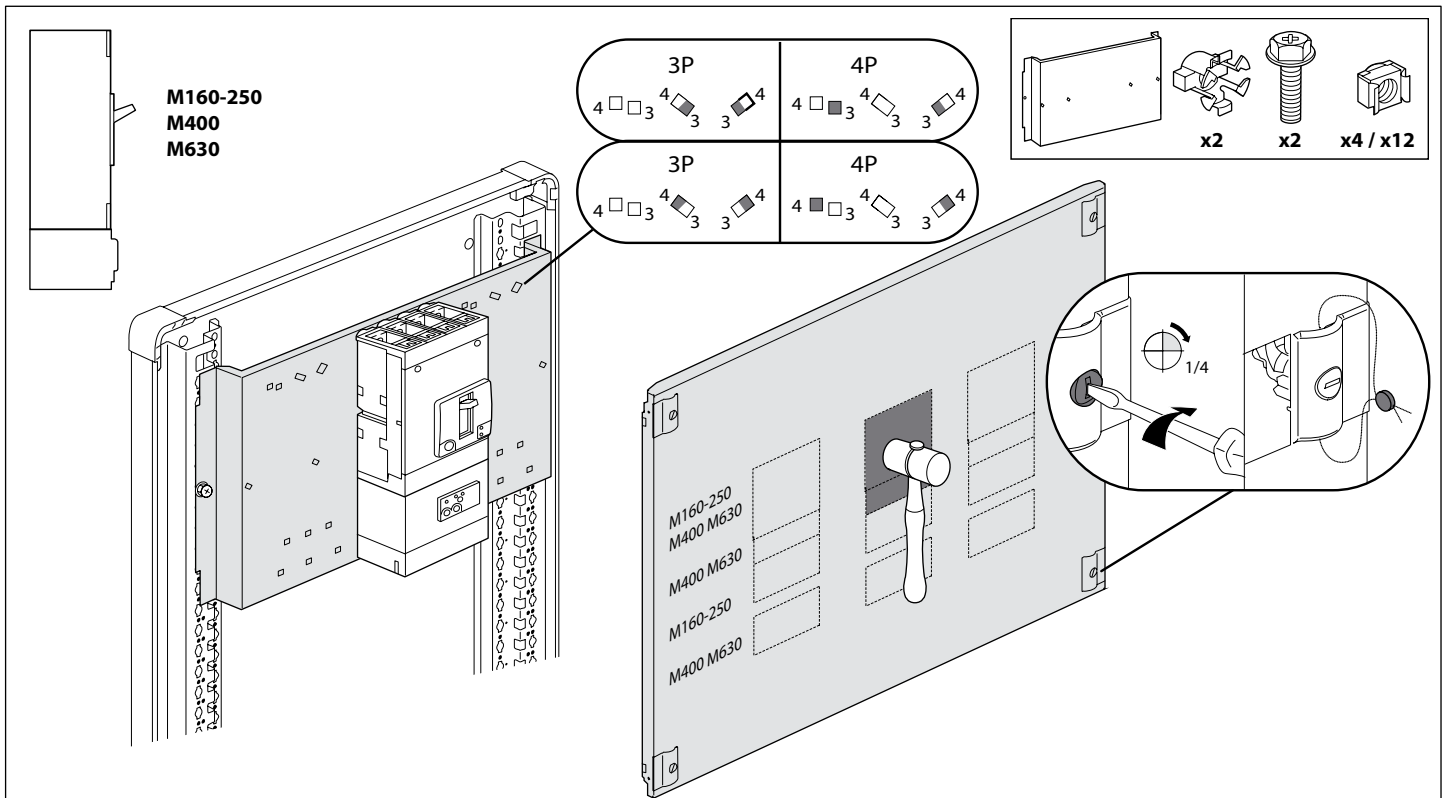

L = 600	9531PMEN		9533/24Q	9533/24	300 mm
	9531PMEN (+ M7X03)		9533/24Q	9533/24	300 mm
	9531MID		9533/24Q	9533/24	300 mm
L = 850	9781PMEN			9783/36	300 mm
	9531PMEN (+ M7X03)			9783/36	300 mm
	9781MID			9783/36	300 mm

M160-250
M400
M630

L = 600	9531P/TN	M160-250 M400 M630	9531/TNQ	9531/TN	400 mm
L = 850	9781P/TN	M160-250 M400 M630	-	9781/TN	400 mm

		Megatiker				
L = 600	9532P/TN	M160-250 M400 M630	x 3 x 3 x 2	9532/TNQ	9532/TN	600 mm
L = 850	9782P/TN	M160-250 M400 M630	x 3	-	9782/TN	600 mm

		DPX			
L = 660	9531P13	M1600	x 1	95311TS1	400 mm
L = 850	9781P13			x 2	

MW250 MW630

MW1600

		Megaswitch®			
	9561P/W 9561P/W 9561P/SW 9531P13	MW250 MW250 MW630 MW1600	x1 x2 x1 x1	9561/1W 9561/2W 9561/1W 9561SSW1	300 mm 300 mm 300 mm 400 mm
	9761P/W 9761P/W 9761P/SW 9781P13	MW250 MW250 MW630 MW1600	x1 x2 x1 x1	9761/1W 9761/2W 9761/1W 9761SSW1	300 mm 300 mm 300 mm 400 mm