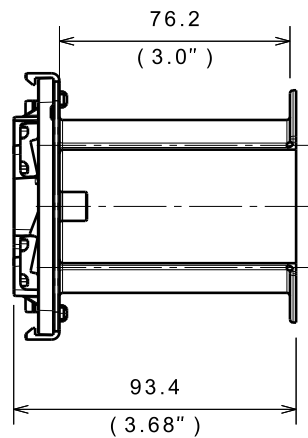

**TOHKIT
TWIST ON HORN**

Reference(s) : 944707

x 1
1. GAMME / RANGE

Designation	Code	Poids / Weight (Kg) (lb)		Matière / Material	Finition / Coating
TOHKIT TWIST ON HORN CABLE SPOOL W/ BASE	944707	0.065	0.143	ABS	Gris / gray RAL 7035

2. DIMENSIONS (mm/inch)

3. INSTALLATION

CF 30 - CF54 - CF105 - CF150

CF 30 - CF54 - CF105 - CF150

≥ 100