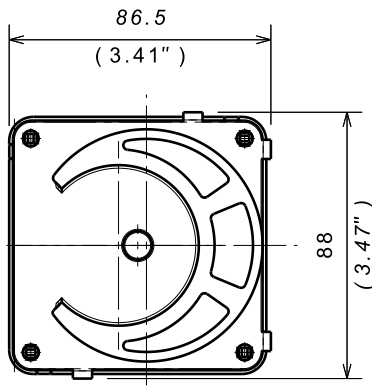

**TOHKIT
TWIST ON HORN**

Reference(s) : 944707

x 1
1. GAMME / RANGE

Designation	Code	Poids / Weight (Kg) (lb)		Matière / Material	Finition / Coating
TOHKIT TWIST ON HORN CABLE SPOOL W/ BASE	944707	0.065	0.143	ABS	Gris / gray RAL 7035

2. DIMENSIONS (mm/inch)

3. INSTALLATION

CF 30 - CF54 - CF105 - CF150

CF 30 - CF54 - CF105 - CF150

≥ 100