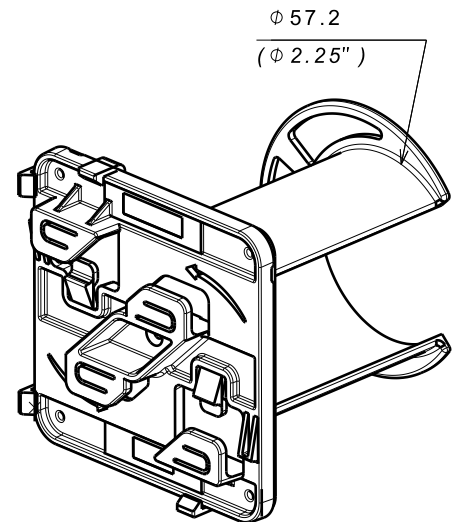

**TOHKIT
TWIST ON HORN**

Reference(s) : 944707

x 1
1. GAMME / RANGE

Designation	Code	Poids / Weight (Kg) (lb)		Matière / Material	Finition / Coating
TOHKIT TWIST ON HORN CABLE SPOOL W/ BASE	944707	0.065	0.143	ABS	Gris / gray RAL 7035

2. DIMENSIONS (mm/inch)

3. INSTALLATION

CF 30 - CF54 - CF105 - CF150

CF 30 - CF54 - CF105 - CF150

≥ 100