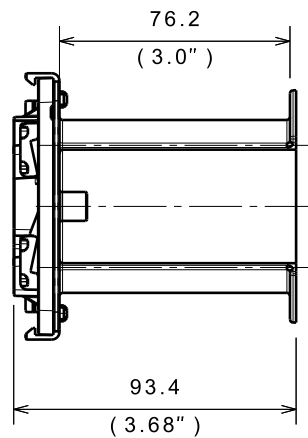

**TOHKIT
 TWIST ON HORN**

Reference(s) : 944707

x 1

1. GAMME / RANGE

Designation	Code	Poids / Weight (Kg) (lb)		Matière / Material	Finition / Coating
TOHKIT TWIST ON HORN CABLE SPOOL W/ BASE	944707	0.065	0.143	ABS	Gris / gray RAL 7035

2. DIMENSIONS (mm/inch)

3. INSTALLATION

CF 30 - CF54 - CF105 - CF150

CF 30 - CF54 - CF105 - CF150

≥ 100