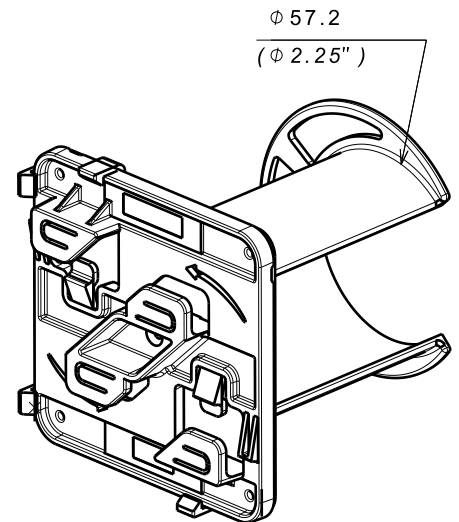

**TOHKIT
 TWIST ON HORN**

Reference(s) : 944707

x 1

1. GAMME / RANGE

Designation	Code	Poids / Weight (Kg) (lb)		Matière / Material	Finition / Coating
TOHKIT TWIST ON HORN CABLE SPOOL W/ BASE	944707	0.065	0.143	ABS	Gris / gray RAL 7035

2. DIMENSIONS (mm/inch)

3. INSTALLATION

CF 30 - CF54 - CF105 - CF150

CF 30 - CF54 - CF105 - CF150

≥ 100