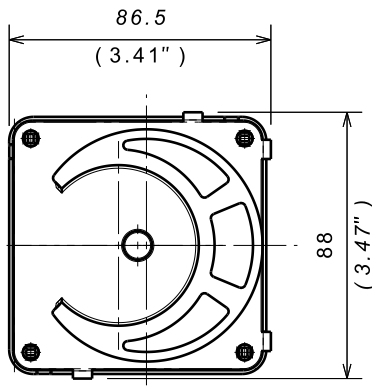

**TOHKIT
 TWIST ON HORN**

Reference(s) : 944707

x 1

1. GAMME / RANGE

Designation	Code	Poids / Weight (Kg) (lb)		Matière / Material	Finition / Coating
TOHKIT TWIST ON HORN CABLE SPOOL W/ BASE	944707	0.065	0.143	ABS	Gris / gray RAL 7035

2. DIMENSIONS (mm/inch)

3. INSTALLATION

CF 30 - CF54 - CF105 - CF150

CF 30 - CF54 - CF105 - CF150

≥ 100