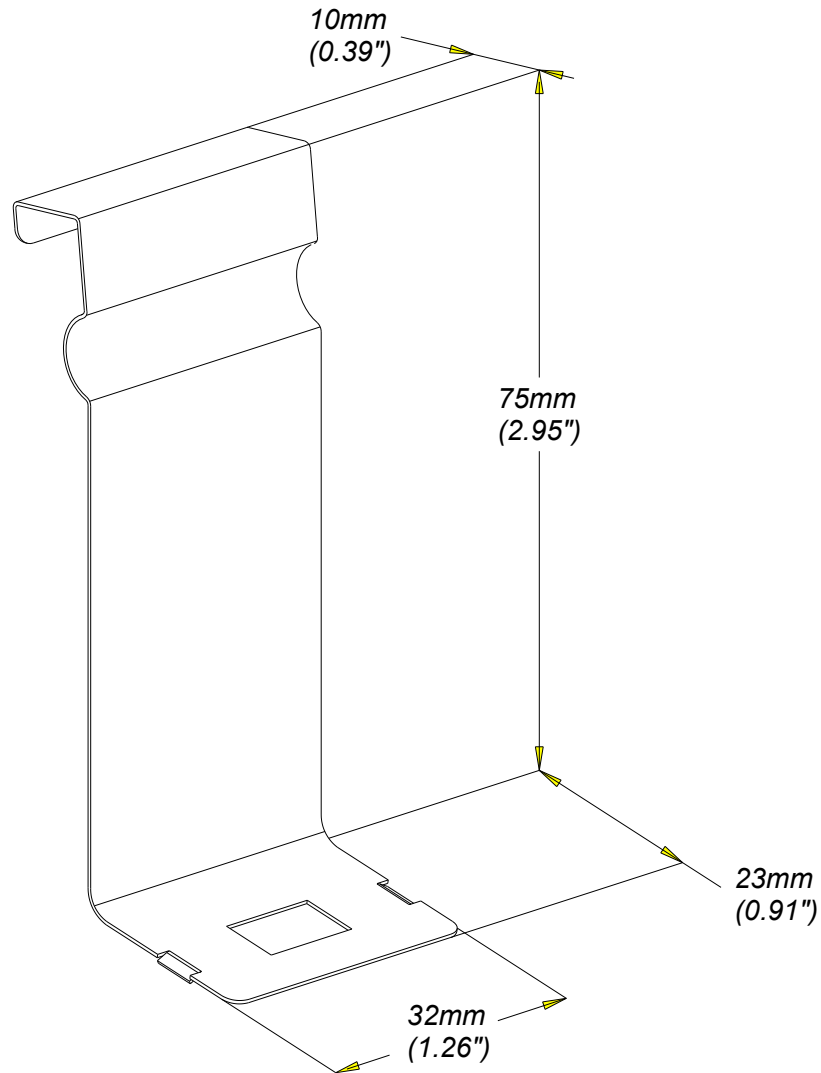

ATACHE CONSOLE P31
BRACKET FIXING CLAMP P31

304L

legrand | CABLE
MANAGEMENT

FT0733-8

11 13

REF	CODE	POIDS / WEIGHT		EP. /TH.		Material	Standard
		(Kg)	(lb)	(mm)	(inch)		
P31 CFCH 75	349 254	0.010	0.022	0.4	0.016"	X2 Cr Ni 18-9	EN 10 088-2