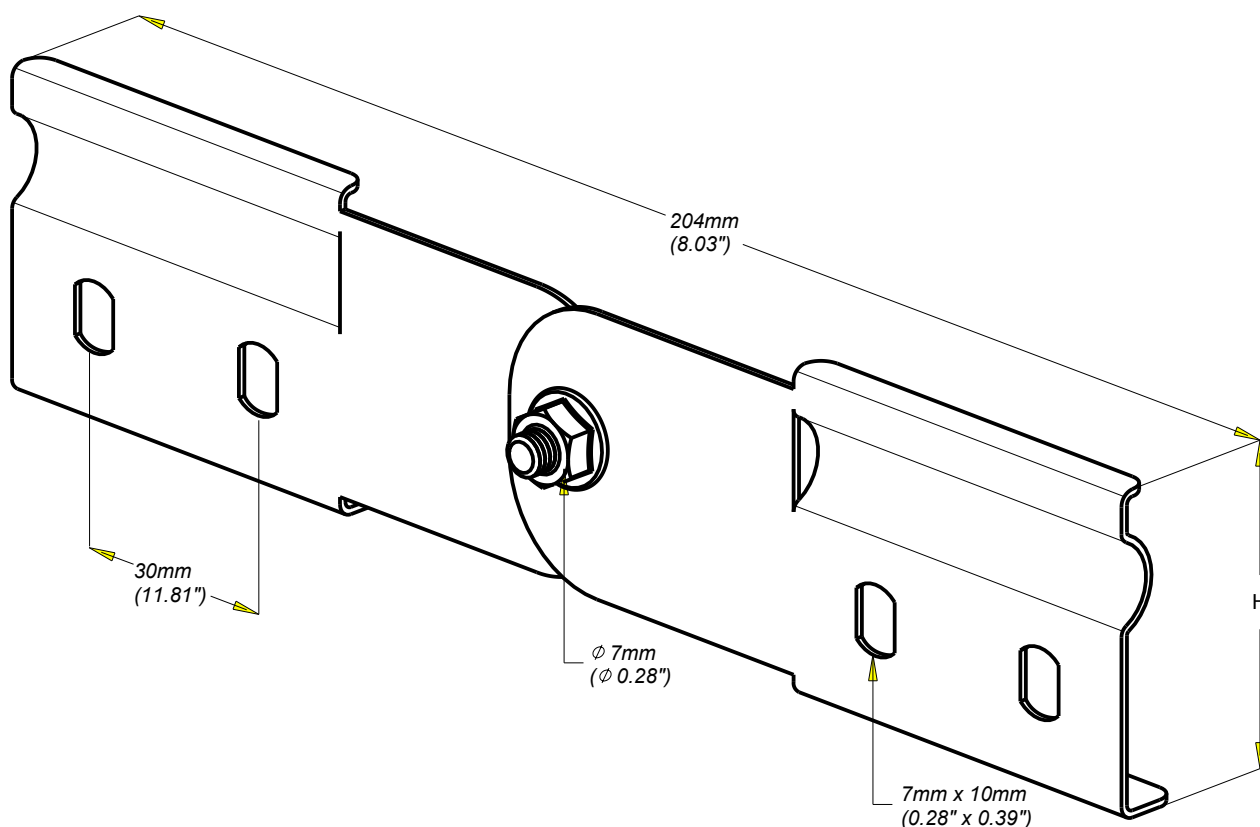

ECLISSE ART JONCT VERT P31
VERT ADJ COUPLER P31

304L

legrand | CABLE
MANAGEMENT

FT0728-8

11 13

REF	CODE	POIDS /WEIGHT (Kg) (lb)		H /H (mm) (inch)		EP. /TH. (mm) (inch)		Material	Standard
P31 EV 75	346 482	0.250	0.550	75	(2.953")	1.4	(0.055")	X2 Cr Ni 18-9	EN 10 088-2