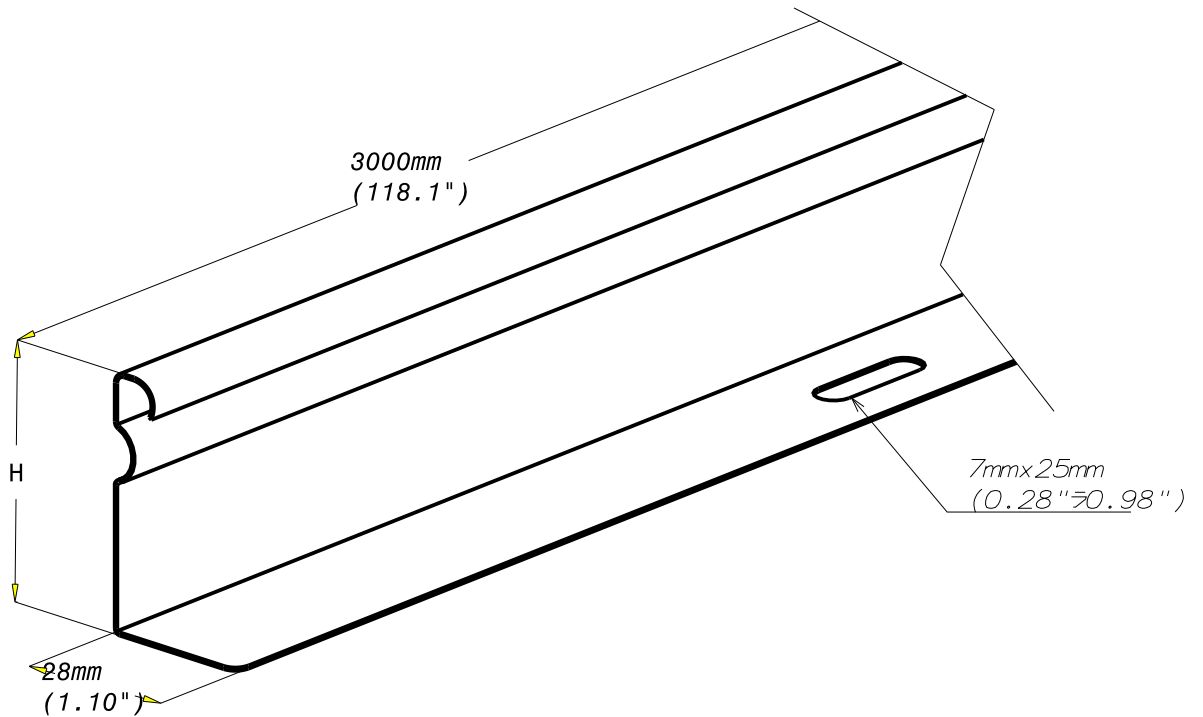

CORNIERE P31 DIV 3M
PARTITION P31 3M

304L

legrand | CABLE
MANAGEMENT

FT0726-8

12 14

NORMES / STANDARD

REF	CODE	POIDS (kg)	WEIGHT (lb)	H ₁ (mm)	H ₂ (inch)	EP ₁ (mm)	TH ₁ (inch)	MATIERE / MATERIAL X2 Cr Ni 18-9	ISO TS 15 510
P31 DIV75	346 456	0.216	0.475	75	(2.953)	0.6	(0.023)	PROTECTION / COATING Stainless Steel 304L	