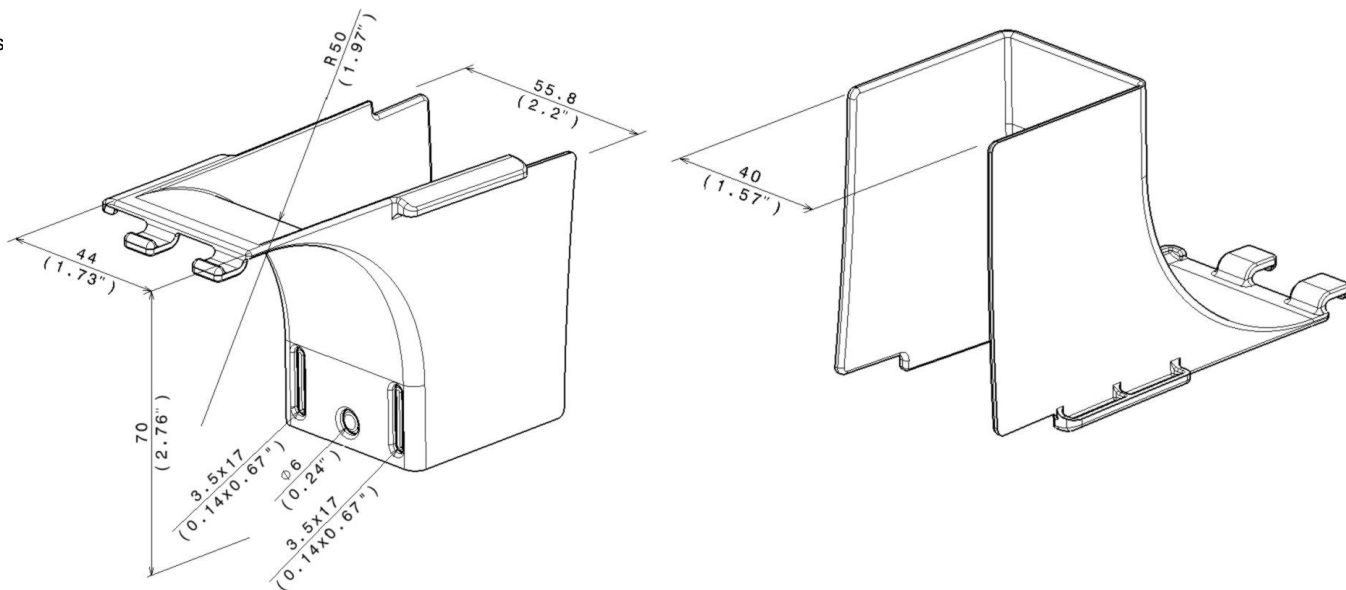

CABLEXIT DEV50

Reference(s) : 350 535

1 RANGE

Ref	Code	Matière Raw material	Finition Coating	Norme standard	Epaisseur Thickness (mm/Inch)	Masse Weight (KG)
CABLEXIT DEV50	350 535	ABS RAL9017 UL94 V-2 halogen free	-	-	1,75 / 0,069	0,023

Dimensions

Installation