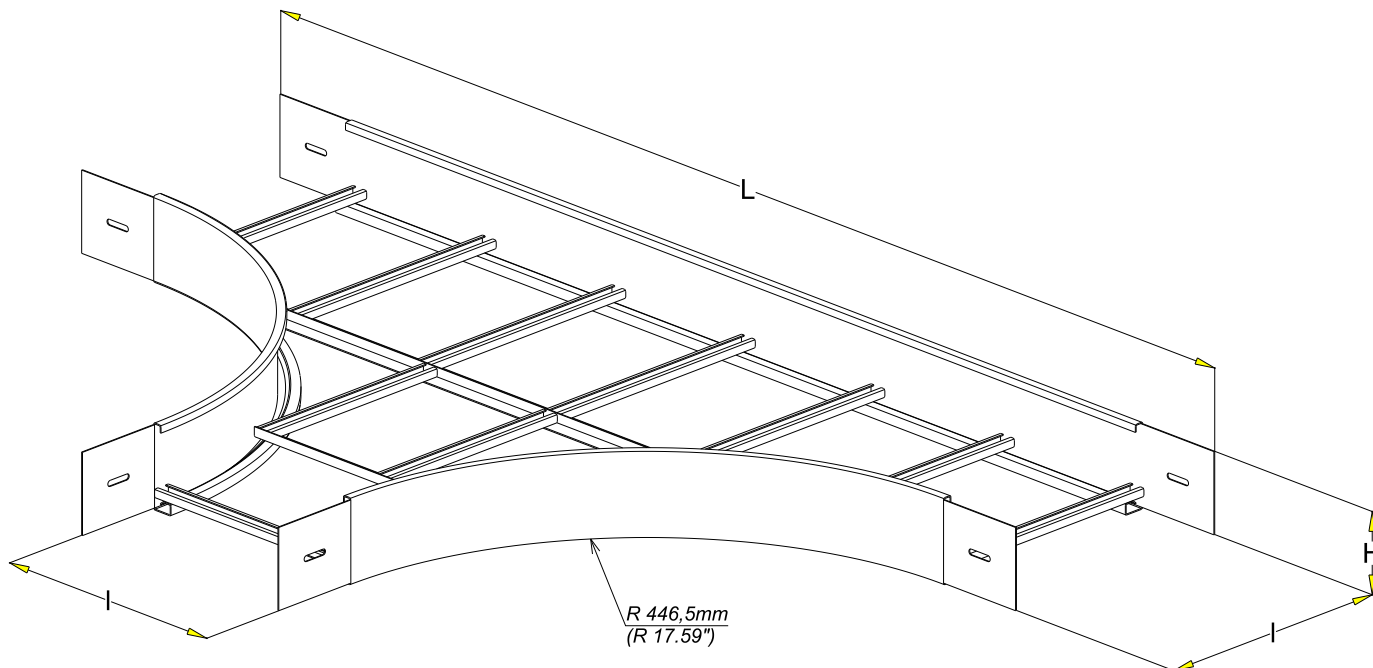

TS GLO4
TS GLO4

GS
PG

CABLOFIL®
INNOVATORS IN CABLE MANAGEMENT

FT0628-0

11 13

REF	CODE	H _(mm)	H _(inch)	l _(mm)	l _(inch)	L _(mm)	L _(inch)	Poids _(kg)	Weight _(lb)
TS GLO4L60/200GS	8312132	60	2.36	200	7.88	1300	51.22	5,64	12.49
TS GLO4L60/300GS	8312133	60	2.36	300	11.82	1400	55.16	6,65	14.72
TS GLO4L60/400GS	8312134	60	2.36	400	15.76	1500	59.10	7,778	17.22
TS GLO4L60/500GS	8312135	60	2.36	500	19.70	1600	63.04	8,886	19.67
TS GLO4L60/600GS	8312136	60	2.36	600	23.64	1700	66.98	10,228	22.65
TS GLO4L100/200GS	8312232	100	3.94	200	7.88	1300	51.22	6,636	14.69
TS GLO4L100/300GS	8312233	100	3.94	300	11.82	1400	55.16	7,446	16.49
TS GLO4L100/400GS	8312234	100	3.94	400	15.76	1500	59.10	8,295	18.37
TS GLO4L100/500GS	8312235	100	3.94	500	19.70	1600	63.04	9,506	21.05
TS GLO4L100/600GS	8312236	100	3.94	600	23.64	1700	66.98	10,745	23.79
TS GLO4M100/200GS	8312532	100	3.94	200	7.88	1300	51.22	8,333	18.45
TS GLO4M100/300GS	8312533	100	3.94	300	11.82	1400	55.16	9,625	21.31
TS GLO4M100/400GS	8312534	100	3.94	400	15.76	1500	59.10	10,962	24.27
TS GLO4M100/500GS	8312535	100	3.94	500	19.70	1600	63.04	12,359	27.36
TS GLO4M100/600GS	8312536	100	3.94	600	23.64	1700	66.98	13,929	30.84