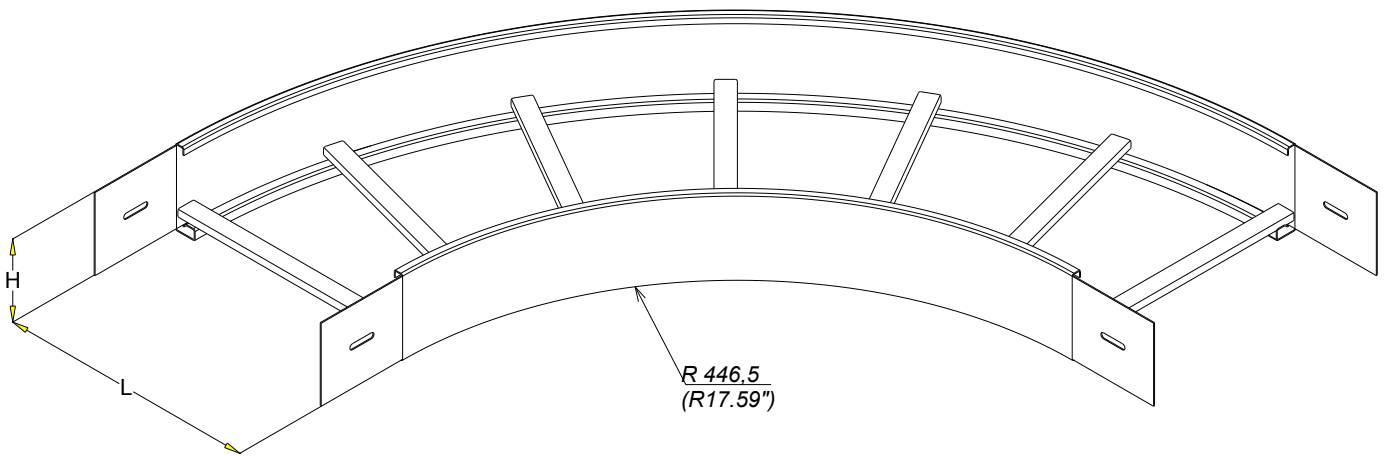

IB GLO4
IB GLO4

GS
PG

legrand | CABLE
MANAGEMENT

FT0627-0

11 13

REF	CODE	H _(mm)	H _(inch)	L _(mm)	L _(inch)	Poids _(kg)	Weight _(lb)
IB GLO4L60/200GS	8312112	60	2.36	200	7.88	2,714	6.009
IB GLO4L60/300GS	8312113	60	2.36	300	11.82	3,341	7.397
IB GLO4L60/400GS	8312114	60	2.36	400	15.76	3,931	8.703
IB GLO4L60/500GS	8312115	60	2.36	500	19.70	5,973	13.218
IB GLO4L60/600GS	8312116	60	2.36	600	23.64	6,881	15.233
IB GLO4L100/200GS	8312212	100	3.94	200	7.88	3,291	7.286
IB GLO4L100/300GS	8312213	100	3.94	300	11.82	3,776	8.361
IB GLO4L100/400GS	8312214	100	3.94	400	15.76	4,249	9.408
IB GLO4L100/500GS	8312215	100	3.94	500	19.70	5,405	11.967
IB GLO4L100/600GS	8312216	100	3.94	600	23.64	6,561	14.524
IB GLO4M100/200GS	8312512	100	3.94	200	7.88	3,888	8.608
IB GLO4M100/300GS	8312513	100	3.94	300	11.82	4,752	10.521
IB GLO4M100/400GS	8312514	100	3.94	400	15.76	5,808	12.859
IB GLO4M100/500GS	8312515	100	3.94	500	19.70	7,232	16.008
IB GLO4M100/600GS	8312516	100	3.94	600	23.64	8,532	18.892