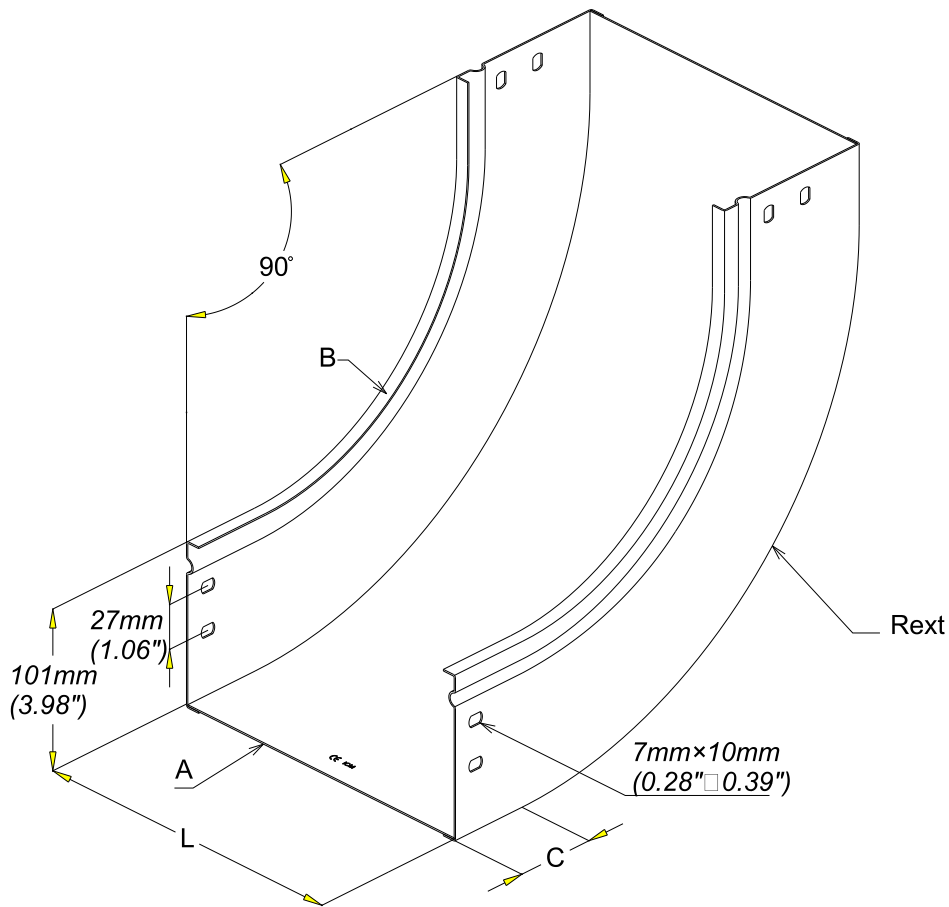

CHT PL CONC P31 IR H100 100 à 600  
INSIDE RISER P31 100x100 to 600

GS  
PG

**legrand** | CABLE  
MANAGEMENT

FT0609-0

10 16

REF	CODE	L /L		A /A		B /B		C /C		R /R	
		(mm)	(inch)	(mm)	(inch)	(mm)	(inch)	(mm)	(inch)	(mm)	(inch)
P31 IR 100x100	340 995	100	(3.94")	0.8	(0.032")	1	(0.039")	30	(1.18")	251	(9.88")
P31 IR 100x150	340 996	150	(5.91")	0.8	(0.032")	1	(0.039")	30	(1.18")	251	(9.88")
P31 IR 100x200	340 997	200	(5.91")	0.8	(0.032")	1	(0.039")	30	(1.18")	251	(9.88")
P31 IR 100x300	340 998	300	(7.87")	1	(0.039")	1	(0.039")	30	(1.18")	251	(9.88")
P31 IR 100x400	340 999	400	(11.81")	1	(0.039")	1	(0.039")	50	(1.97")	251	(9.88")
P31 IR 100x500	341 000	500	(19.69")	1	(0.039")	1	(0.039")	50	(1.97")	251	(9.88")
P31 IR 100x600	341 001	600	(23.62")	1	(0.039")	1	(0.039")	50	(1.97")	251	(9.88")