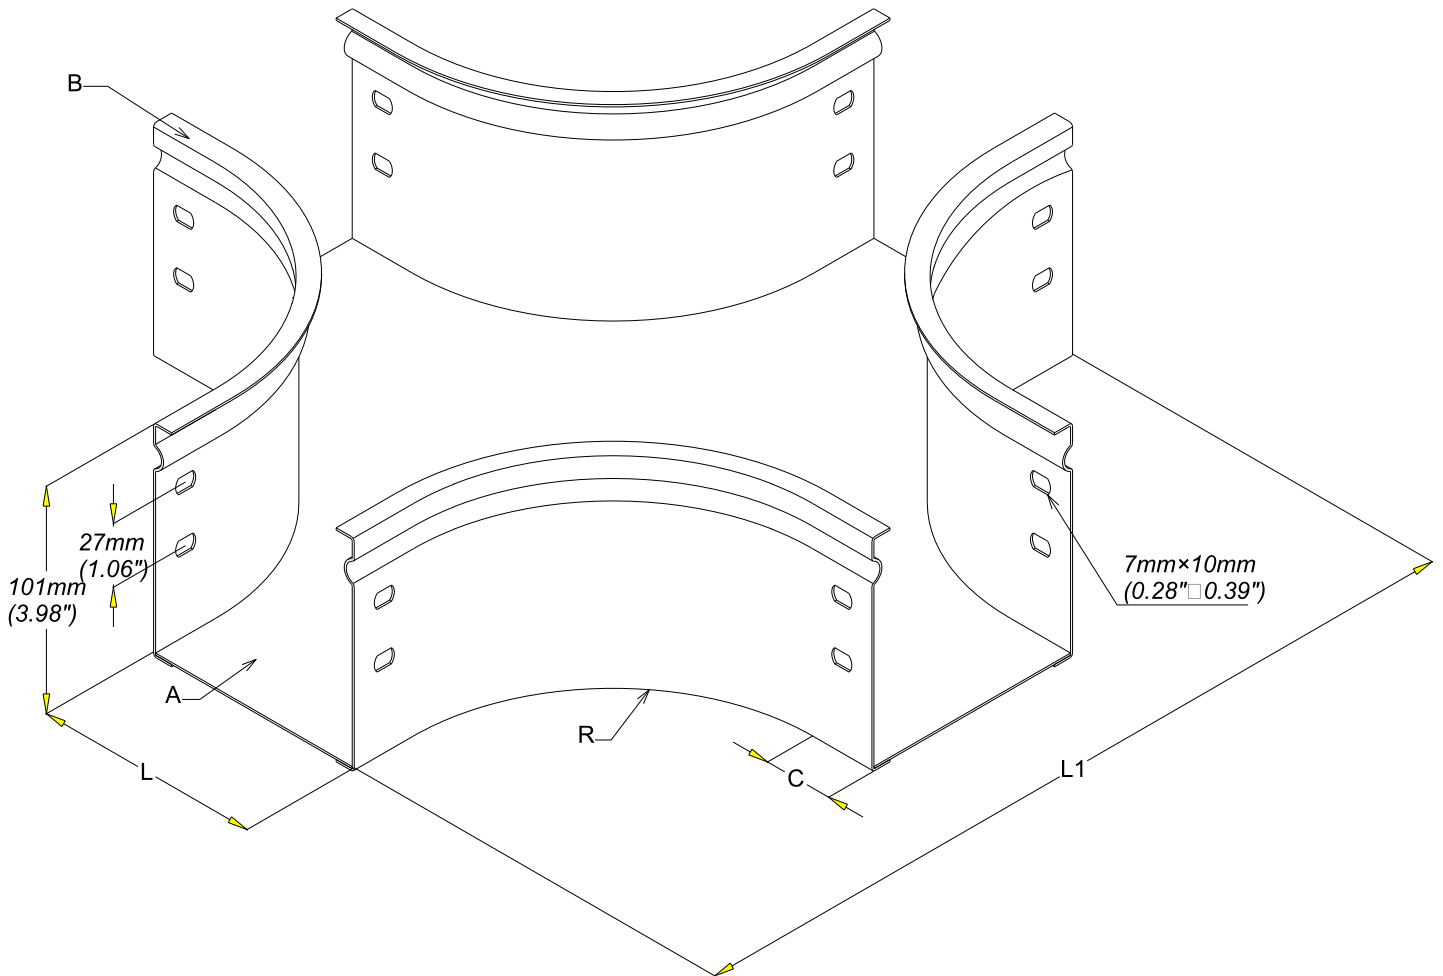

CROIX P31 X H100 100 à 600  
Cross P31 100x100 to 600

GS  
PG

**legrand** | CABLE  
MANAGEMENT

FT0606-0

10 16

REF	CODE	L /L		A /A		B /B		C /C		R /R		L1 /L1	
		(mm)	(inch)	(mm)	(inch)	(mm)	(inch)	(mm)	(inch)	(mm)	(inch)	(mm)	(inch)
P31 X 100x100	341 149	100	(3.94")	0.8	(0.032")	1	(0.039")	30	(1.18")	100	(3.94")	358	(14.11")
P31 X 100x150	341 150	150	(5.91")	0.8	(0.032")	1	(0.039")	30	(1.18")	100	(3.94")	408	(16.08")
P31 X 100x200	341 151	200	(5.91")	0.8	(0.032")	1	(0.039")	30	(1.18")	100	(3.94")	458	(18.05")
P31 X 100x300	313 152	300	(7.87")	1	(0.039")	1	(0.039")	30	(1.18")	100	(3.94")	558	(21.99")
P31 X 100x400	341 153	400	(11.81")	1	(0.039")	1	(0.039")	50	(1.97")	150	(5.91")	798	(31.44")
P31 X 100x500	341 154	500	(19.69")	1	(0.039")	1	(0.039")	50	(1.97")	150	(5.91")	898	(35.38")
P31 X 100x600	341 067	600	(23.62")	1	(0.039")	1	(0.039")	50	(1.97")	150	(5.91")	998	(39.29")