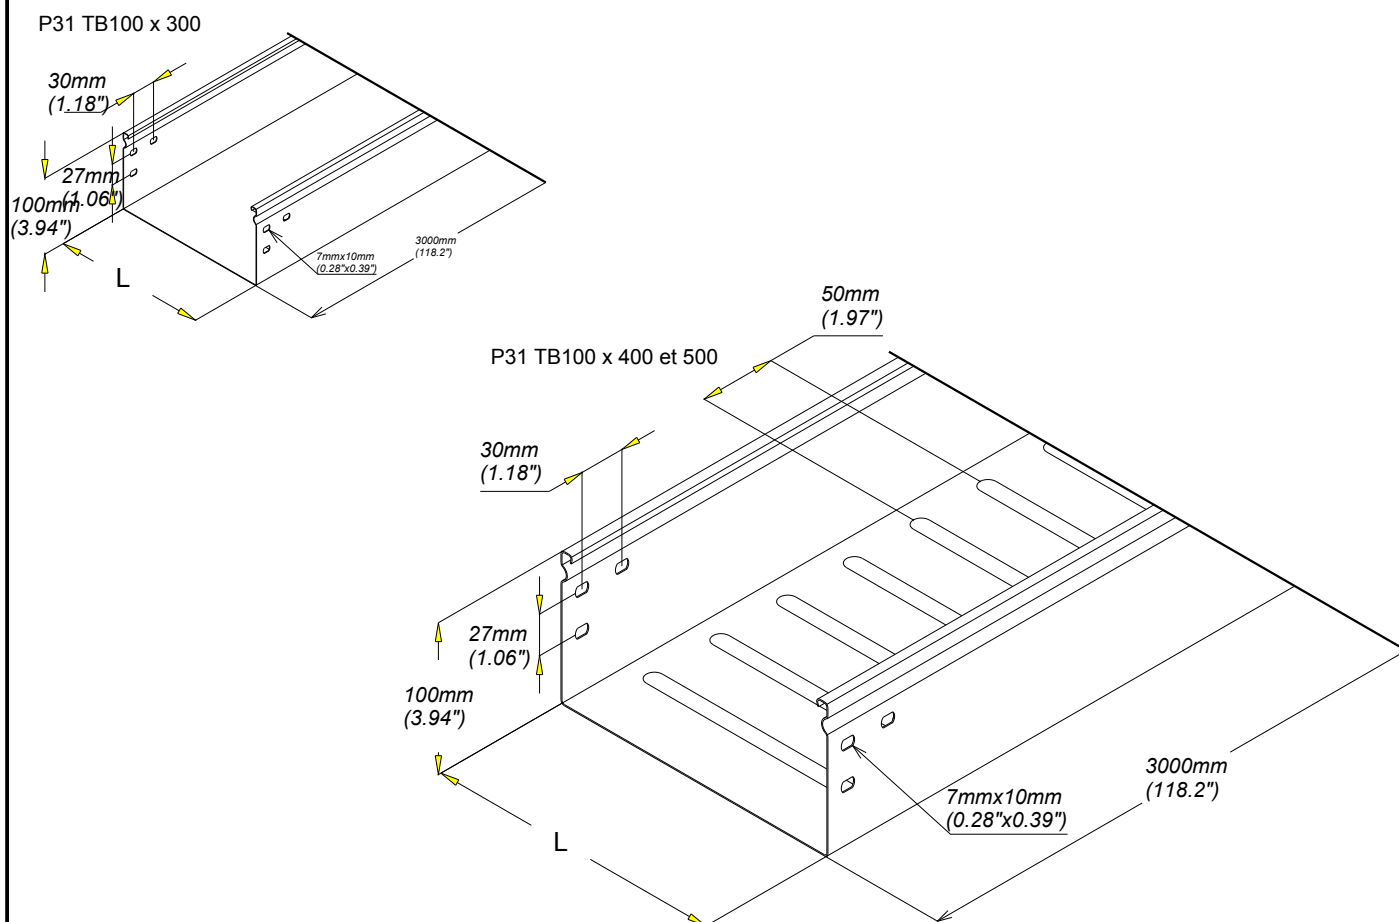

GOULOTTE P31 TB100 300 à 600
Tray P31 blind 100x300 to 600

GS
PG

CABLE
MANAGEMENT

FT0592-1

07 17

| REF. | CODE | POIDS/WEIGHT | | L | | EP./TH. | |
|----------------|---------|--------------|-------|-----|--------|---------|--------|
| | | kg/m | lb/ft | mm | inch. | mm | inch. |
| P31 TB 100X300 | 340 033 | 4.940 | 3.275 | 300 | 11.81" | 1.15 | 0.045" |
| P31 TB 100X400 | 340 092 | 5.880 | 3.900 | 400 | 15.75" | 1.15 | 0.045" |
| P31 TB 100X500 | 340 093 | 6.820 | 4.520 | 500 | 19.68" | 1.15 | 0.045" |
| P31 TB 100X600 | 340 107 | 7.420 | 4.986 | 600 | 23.62" | 1.15 | 0.045" |

| Material | Standard |
|-------------------|-----------|
| DX 51 D Z 200 MAC | EN 10 346 |