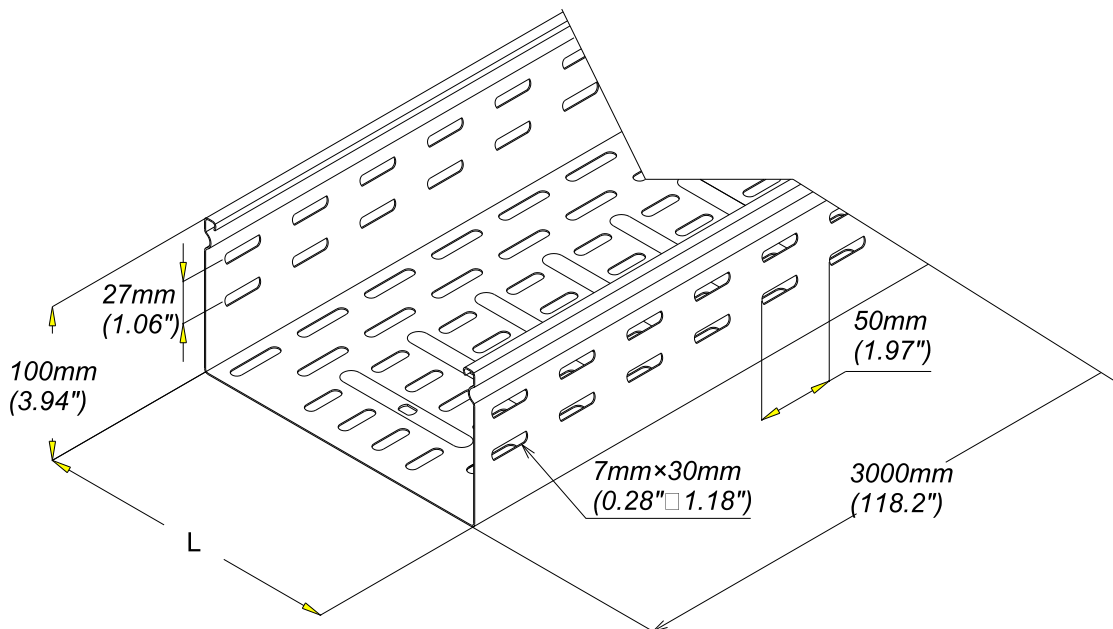

DALLE P31 TP100 200
Tray P31 perf 100x200

GS
PG

legrand | CABLE
MANAGEMENT

FT0565-0

11 13

P31 TP 100x200

NORMES / STANDARD

REF	CODE	POIDS / WEIGHT (Kg/m) (lb/ft)		L / L (mm) (inch)		EP. / TH. (mm) (inch)		MATIERE / MATERIAL DX 51 D Z 275 MAC	NORMES / STANDARD EN 10 346
P31 TP 100x200	340 070	3.620	2.400	200	(7.874")	1	(0.039")	PROTECTION / COATING Pregalvanised	