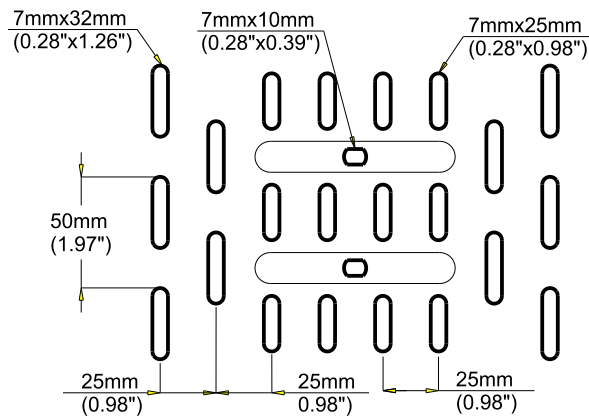

DALLE P31 TP100 200
Tray P31 perf 100x200

GS
PG

legrand | CABLE
MANAGEMENT

FT0565-0

11 13

P31 TP 100x200

NORMES / STANDARD

REF	CODE	POIDS / WEIGHT (Kg/m) (lb/ft)		L / L (mm) (inch)		EP. / TH. (mm) (inch)		MATIERE / MATERIAL DX 51 D Z 275 MAC	NORMES / STANDARD EN 10 346
P31 TP 100x200	340 070	3.620	2.400	200	(7.874")	1	(0.039")	PROTECTION / COATING Pregalvanised	