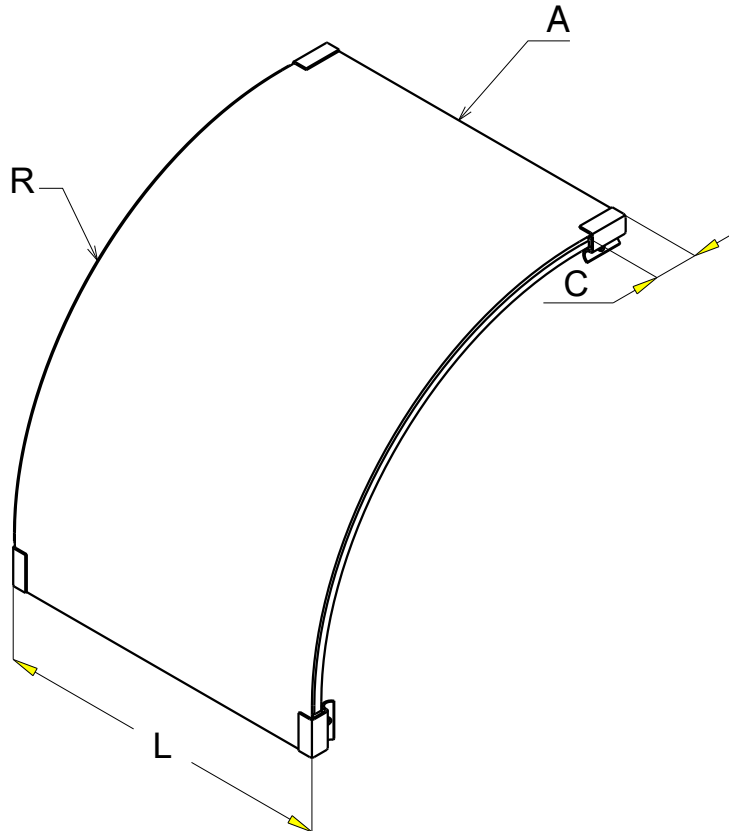

COUV CPL CONV P31 COR 50
COVER FOR OUTS. RISER 50

GS
PG

legrand | CABLE
MANAGEMENT

FT0543-0

12 21

Material	Standard
DX 51 D Z 200 MAC	EN 10 346

REF	HAUTEUR	CODE	L / L (mm) (inch)	A / A (mm) (inch)	C / C (mm) (inch)	R / R (mm) (inch)
P31 COR 50	50	340 798	50 (1.97")	0.8 (0.032")	30 (1.18")	70 (2.76")