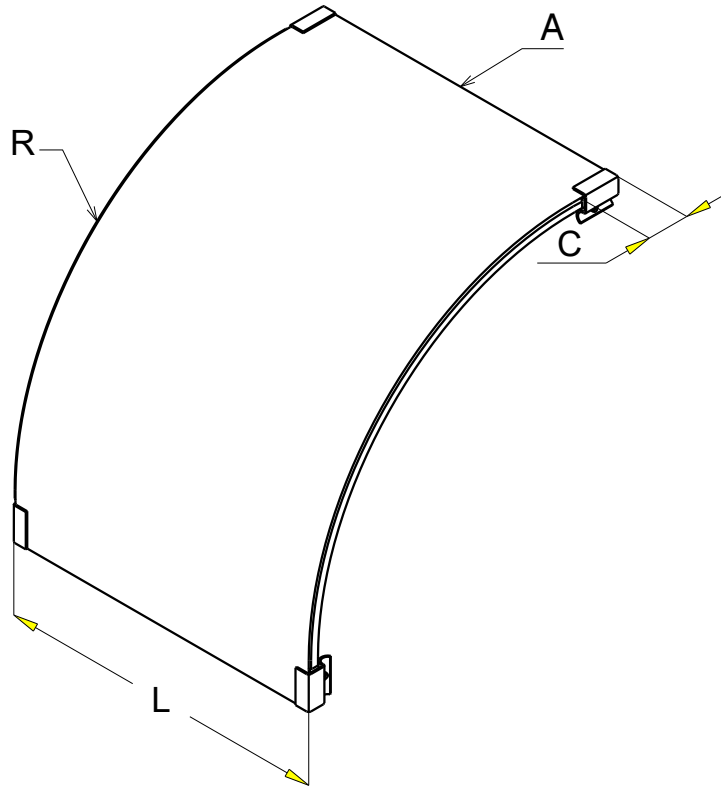

COUV CPL CONV P31 COR 50
COVER FOR OUTS. RISER 50

GC
HDG

legrand | CABLE
MANAGEMENT

FT0543-3

10 21

Material	Standard	Finishes	Standard
S 235 JR	EN 10 025-2	HDG	Class 6 according to CEI 61537

REF	HAUTEUR	CODE	L /L (mm) (inch)	A /A (mm) (inch)	C /C (mm) (inch)	R /R (mm) (inch)
P31 COR 50	50	342 798	50 (1.97")	0.8 (0.032")	30 (1.18")	70 (2.76")