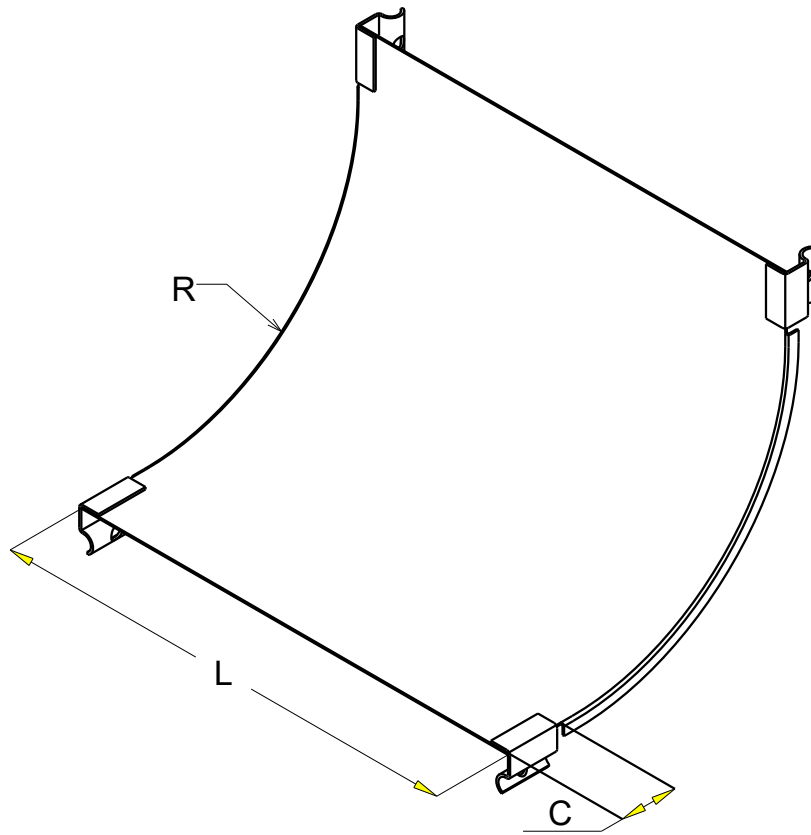

COUV CPL CONC P31 CIR 50  
Cover for inside riser P31 50

GS  
PG

**legrand** | CABLE  
MANAGEMENT

FT0542-0

10 21

<b>Material</b>	<b>Standard</b>
DX 51 D Z 200 MAC	EN 10 346

REF	HAUTEUR	CODE	L /L		A /A		C /C		R /R	
			(mm)	(inch)	(mm)	(inch)	(mm)	(inch)	(mm)	(inch)
P31 CIR 50	50	340 888	50	(1.97")	0.8	(0.032")	30	(1.18")	20	(0.79")