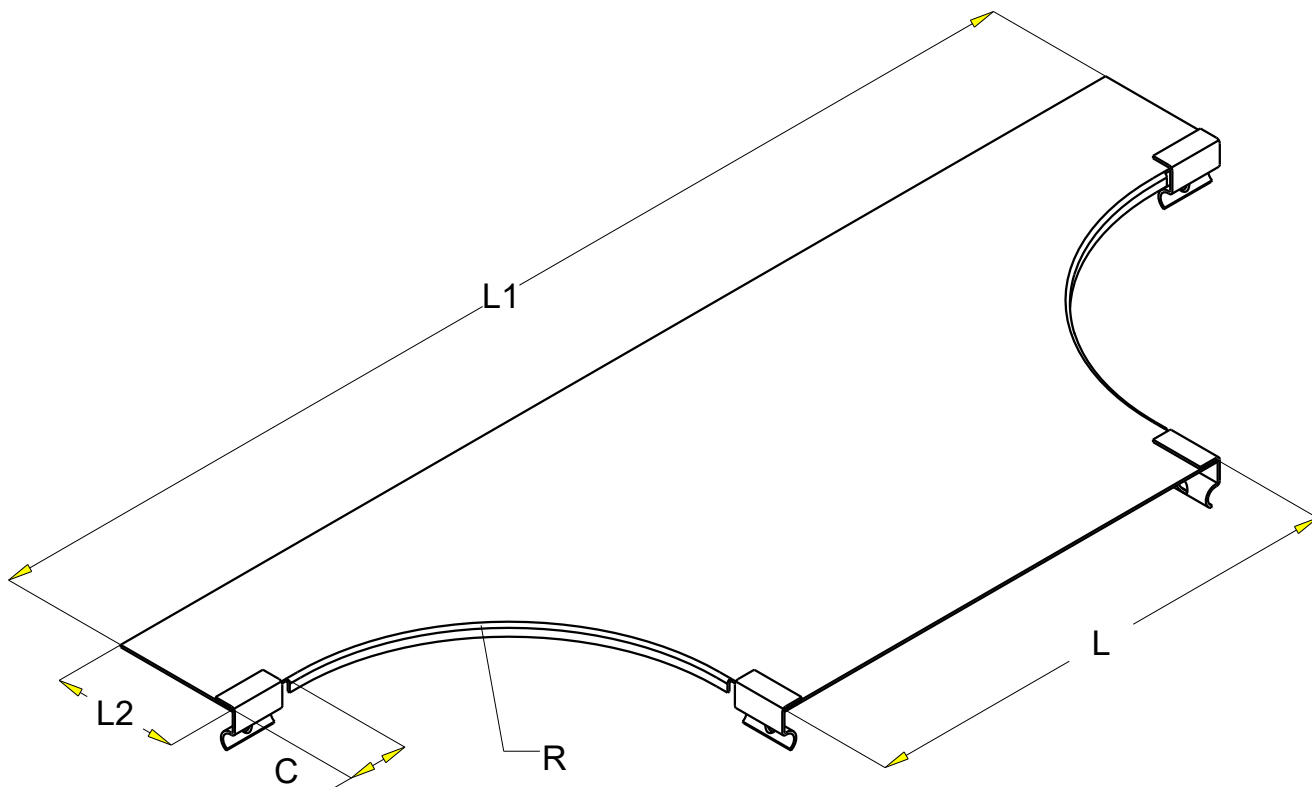

COUV DERIVATION P31 CB 50  
Cover for branch P31 50

GS  
PG

**legrand** | CABLE  
MANAGEMENT

FT0541-0

10 21

<b>Material</b>	<b>Standard</b>
DX 51 D Z 200 MAC	EN 10 346

REF	CODE	L /L (mm) (inch)	EP /TH (mm) (inch)	L1 /L1 (mm) (inch)	L2 /L2 (mm) (inch)	C /C (mm) (inch)	R /R (mm) (inch)
P31 CB 50	340 501	50 (1.97")	0.8 (0.032")	148 (5.83")	41 (1.62")	30 (1.18")	20 (1.78")