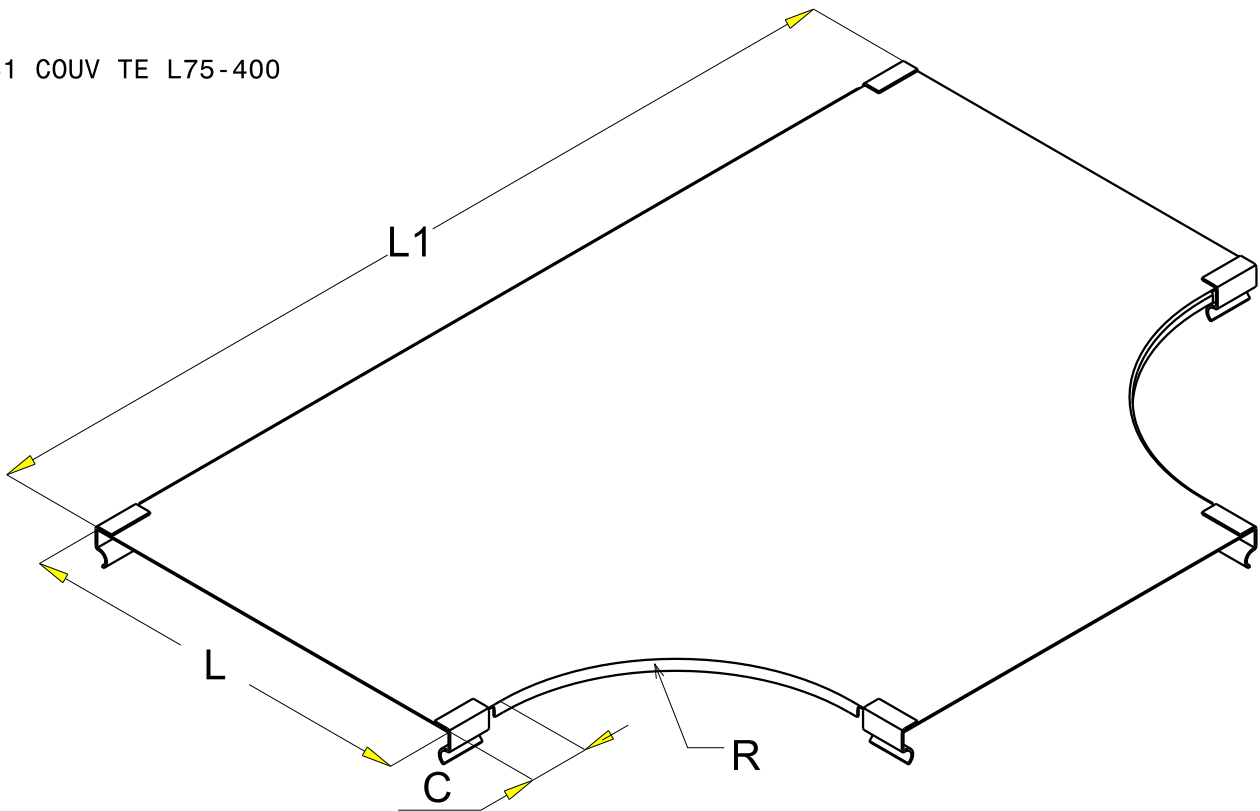

COUV TE P31 T75 à 400
Cover for Tee P31 75 to 400

INOX 304L
SS304L

legrand | CABLE
MANAGEMENT

FT0539-8

04-16

P31 COUV TE L75-400

REF	CODE	L / L		EP / TH		L1 / L1		C / C		R / R	
		(mm)	(inch)	(mm)	(inch)	(mm)	(inch)	(mm)	(inch)	(mm)	(inch)
P31 CT 75	346 501	75	2.92"	0.8	0.032"	333	13.11"	30	1.18"	96.6	3.80"
P31 CT 100	346 502	100	3.94"	0.8	0.032"	358	14.11"	30	1.18"	96.6	3.80"
P31 CT 150	346 503	150	5.91"	0.8	0.032"	408	16.08"	30	1.18"	96.6	3.80"
P31 CT 200	346 504	200	7.87"	0.8	0.032"	458	18.05"	30	1.18"	96.6	3.80"
P31 CT 300	346 505	300	11.81"	1	0.039"	558	21.99"	30	1.18"	96.6	3.80"
P31 CT 400	346 506	400	15.75"	1	0.039"	798	31.44"	50	1.97"	146.6	5.77"