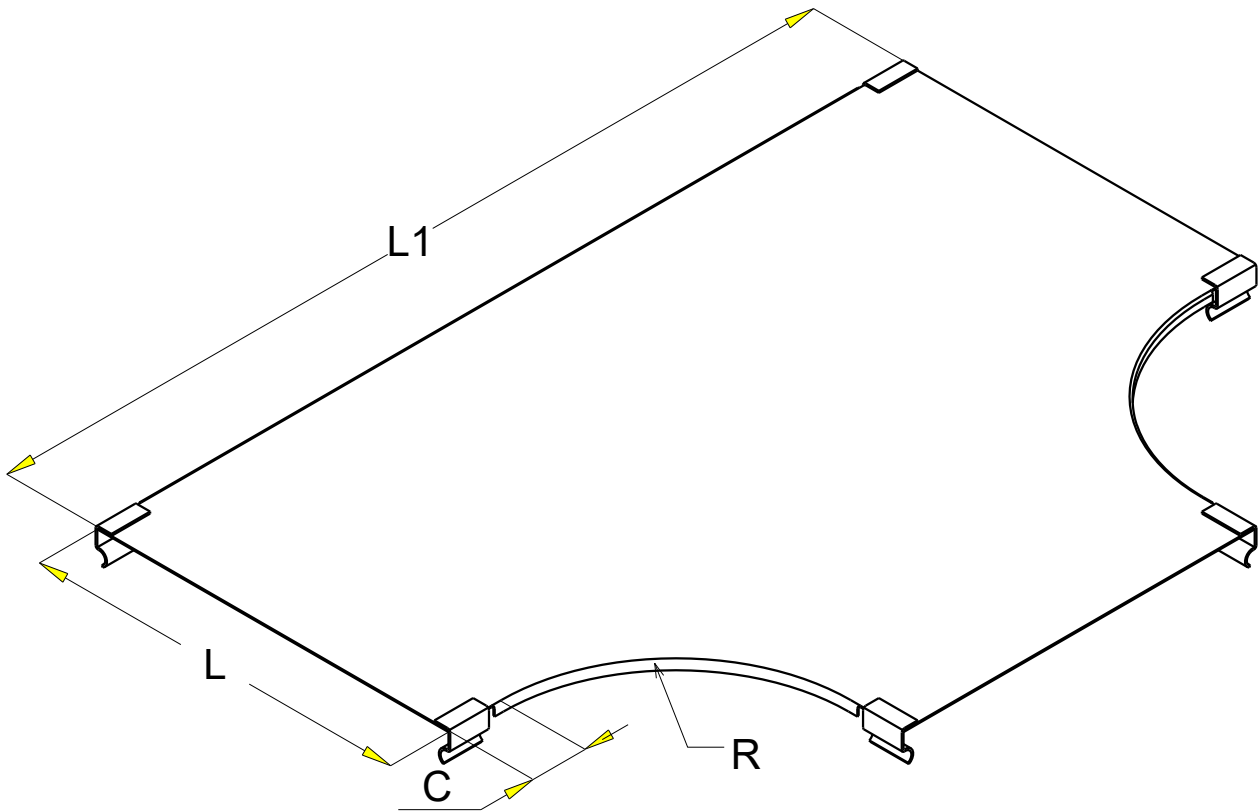

COUV TE P31 T50 50
Cover for Tee P31 W50x50

GS
PG

legrand | CABLE
MANAGEMENT

FT0539-0

10 21

Material	Standard
DX 51 D Z 200 MAC	EN 10 346

REF	CODE	L /L (mm) (inch)		EP /TH (mm) (inch)		L1 /L1 (mm) (inch)		C /C (mm) (inch)		R /R (mm) (inch)	
P31 CT 50	340 879	50	(1.97")	0.8	(0.032")	148	(5.83")	30	(1.18")	20	(1.78")