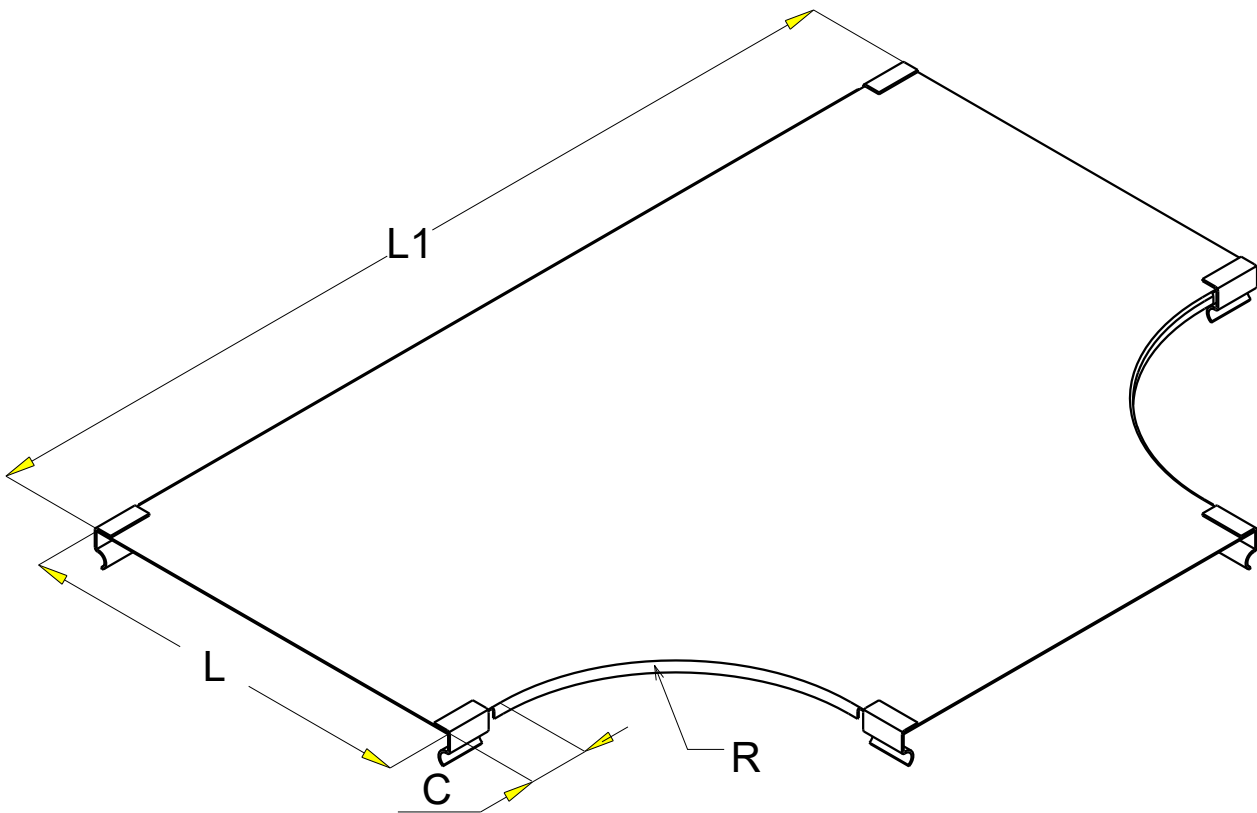

COUV TE P31 T50
Cover for Tee P31 50

GC
HDG

legrand | CABLE
MANAGEMENT

FT0539-3

10 21

| Material | Standard | Finishes | Standard |
|----------|-------------|----------|--------------------------------------|
| S 235 JR | EN 10 025-2 | HDG | Class 6 according to CEI 61537 |

| REF | CODE | L /L (mm) (inch) | EP /TH (mm) (inch) | L1 /L1 (mm) (inch) | C /C (mm) (inch) | R /R (mm) (inch) |
|-----------|---------|---------------------|-----------------------|-----------------------|---------------------|---------------------|
| P31 CT 50 | 342 879 | 50 (1.97") | 0.8 (0.032") | 148 (5.83") | 30 (1.18") | 20 (1.78") |