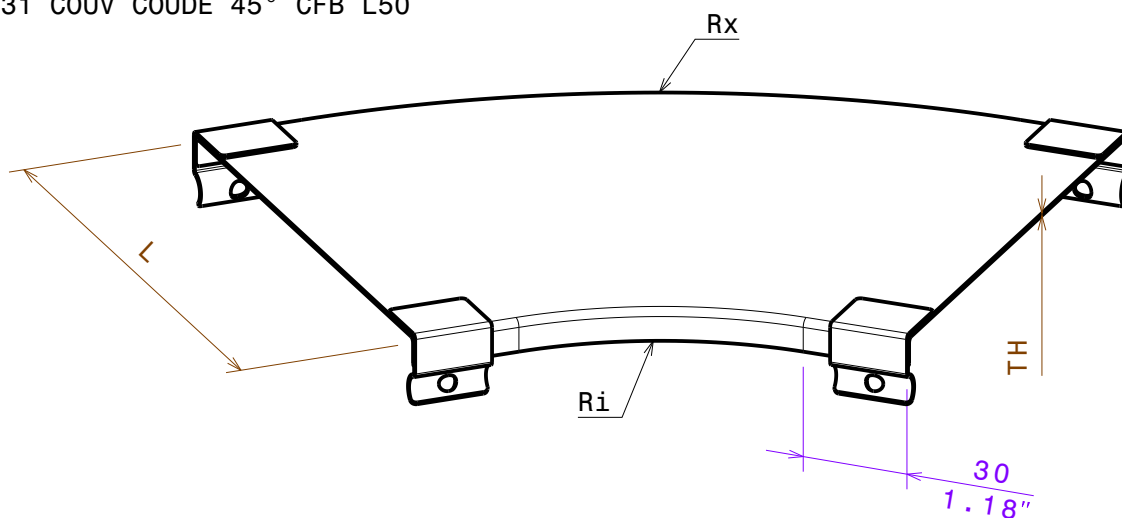

COUV COUDE 45 P31 CFB45 50
Cover for bend 45deg P31 W50

GS
PG

CABLE
MANAGEMENT

FT0538-0

10 21

P31 COUV COUDE 45° CFB L50

Material	Standard
DX 51 D Z 200 MAC	EN 10 346

REF	CODE	L /L		EP. /TH.		Ri /Ri		Rx /Rx	
		(mm)	(inch)	(mm)	(inch)	(mm)	(inch)	(mm)	(inch)
P31 CFB45 50	340 870	50	(1.97")	0.8	(0.032")	-	-	-	-