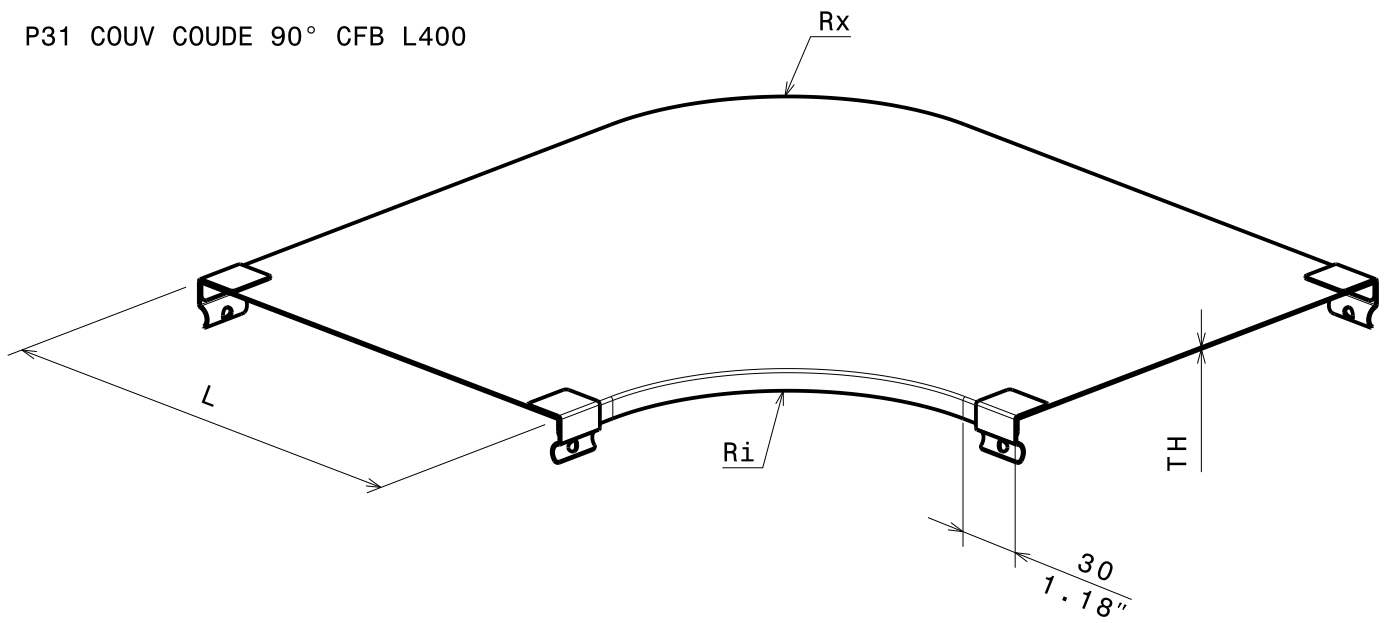

COUV COUDE 90 P31 CFB 75 à 400
Cover for bend P31 W75 to W400

INOX 304L
SS304L

legrand CABLE MANAGEMENT

FT0537-8

10 16

P31 COUV COUDE 90° CFB L50

P31 COUV COUDE 90° CFB L75-300

P31 COUV COUDE 90° CFB L400

REF	CODE	L / L		EP. / TH.		Ri / Ri		Rx / Rx		WEIGHT KG/lb
		(mm)	(inch)	(mm)	(inch)	(mm)	(inch)	(mm)	(inch)	
P31 CFB 75	346 483	75	2.92"	0.8	0.032"	100	3.94"	175	6.89"	0.170/0.114
P31 CFB 100	346 484	100	3.94"	0.8	0.032"	100	3.94"	200	7.87"	0.210/0.145
P31 CFB 150	346 485	150	5.91"	0.8	0.032"	100	3.94"	250	9.84"	0.410/0.275
P31 CFB 200	346 486	200	7.87"	0.8	0.032"	100	3.94"	300	11.81"	0.460/0.309
P31 CFB 300	346 487	300	11.81"	1	0.039"	100	3.94"	400	15.74"	1.02/0.685
P31 CFB 400	346 488	400	15.75"	1	0.039"	150	5.91"	150	5.91"	2.17/1.458