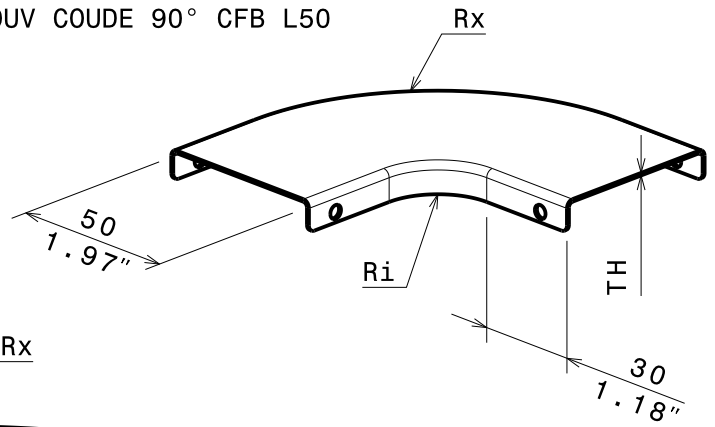

COUV COUDE 90 P31 CFB 75 à 400
Cover for bend P31 W75 to W400

INOX 304L
SS304L

legrand CABLE MANAGEMENT

FT0537-8

10 16

P31 COUV COUDE 90° CFB L50

P31 COUV COUDE 90° CFB L75-300

P31 COUV COUDE 90° CFB L400

REF	CODE	L / L		EP. / TH.		Ri / Ri		Rx / Rx		WEIGHT KG/lb
		(mm)	(inch)	(mm)	(inch)	(mm)	(inch)	(mm)	(inch)	
P31 CFB 75	346 483	75	2.92"	0.8	0.032"	100	3.94"	175	6.89"	0.170/0.114
P31 CFB 100	346 484	100	3.94"	0.8	0.032"	100	3.94"	200	7.87"	0.210/0.145
P31 CFB 150	346 485	150	5.91"	0.8	0.032"	100	3.94"	250	9.84"	0.410/0.275
P31 CFB 200	346 486	200	7.87"	0.8	0.032"	100	3.94"	300	11.81"	0.460/0.309
P31 CFB 300	346 487	300	11.81"	1	0.039"	100	3.94"	400	15.74"	1.02/0.685
P31 CFB 400	346 488	400	15.75"	1	0.039"	150	5.91"	150	5.91"	2.17/1.458