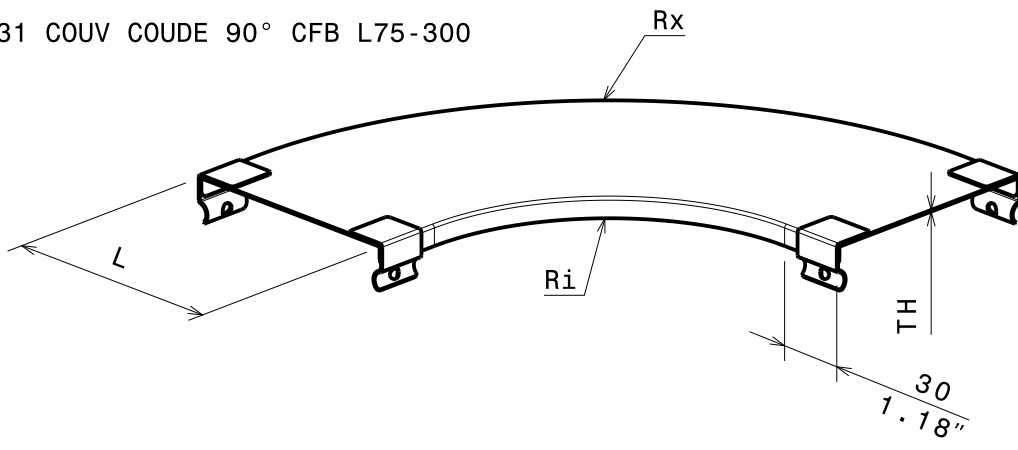

COUV COUDE 90 P31 CFB 75 à 400
Cover for bend P31 W75 to W400

INOX 304L
SS304L

legrand CABLE MANAGEMENT

FT0537-8

10 16

P31 COUV COUDE 90° CFB L50

P31 COUV COUDE 90° CFB L75-300

P31 COUV COUDE 90° CFB L400

REF	CODE	L / L		EP. / TH.		Ri / Ri		Rx / Rx		WEIGHT KG/lb
		(mm)	(inch)	(mm)	(inch)	(mm)	(inch)	(mm)	(inch)	
P31 CFB 75	346 483	75	2.92"	0.8	0.032"	100	3.94"	175	6.89"	0.170/0.114
P31 CFB 100	346 484	100	3.94"	0.8	0.032"	100	3.94"	200	7.87"	0.210/0.145
P31 CFB 150	346 485	150	5.91"	0.8	0.032"	100	3.94"	250	9.84"	0.410/0.275
P31 CFB 200	346 486	200	7.87"	0.8	0.032"	100	3.94"	300	11.81"	0.460/0.309
P31 CFB 300	346 487	300	11.81"	1	0.039"	100	3.94"	400	15.74"	1.02/0.685
P31 CFB 400	346 488	400	15.75"	1	0.039"	150	5.91"	150	5.91"	2.17/1.458